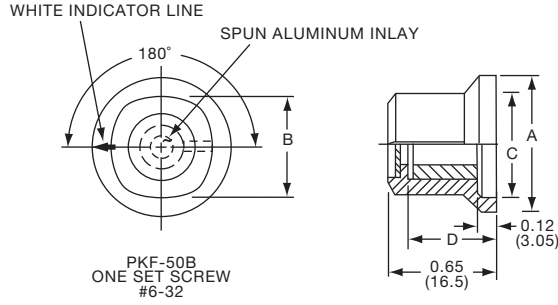

Knobs, Molded Phenolic

PKF SERIES

Tyco		Plain Quadrate with Indicator Line & Arrow			
Electronics	Alcoswitch	A	B	C	D
5-1437624-5	PKF50B1/8	.670(17.0)	.454(11.53)	.570(14.48)	.520(13.2)