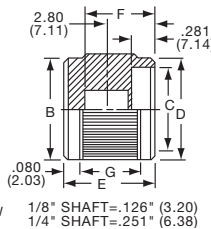

KN SERIES

Tyco Straight Knurl with Arrowhead Indicator								
Electronics	Alcoswitch	Color	A	B	C	D	E	G
5-1437622-1	KN501A1/8	Natural	.500(12.7)	.445(11.3)	.374(9.50)	.445(11.3)	.625(15.9)	.512(13.0)
5-1437622-0	KN501A1/4	Natural	.500(12.7)	.445(11.3)	.374(9.50)	.445(11.3)	.625(15.9)	.512(13.0)
5-1437622-3	KN501B1/8	Black	.500(12.7)	.445(11.3)	.374(9.50)	.445(11.3)	.625(15.9)	.512(13.0)
5-1437622-2	KN501B1/4	Black	.500(12.7)	.445(11.3)	.374(9.50)	.445(11.3)	.625(15.9)	.512(13.0)
6-1437622-2	KN701A1/4	Natural	.750(19.1)	.695(17.7)	.590(15.0)	.695(17.7)	.625(15.9)	.512(13.0)
6-1437622-3	KN701B1/4	Black	.750(19.1)	.695(17.7)	.590(15.0)	.695(17.7)	.625(15.9)	.512(13.0)
Two Toned			Body-Top					
5-1437622-5	KN501BA1/8	Blk. - Ntl.	.500(12.7)	.445(11.3)	.374(9.50)	.445(11.3)	.625(15.9)	.512(13.0)
5-1437622-4	KN501BA1/4	Blk. - Ntl.	.500(12.7)	.445(11.3)	.374(9.50)	.445(11.3)	.625(15.9)	.512(13.0)
6-1437622-5	KN701BA1/8	Blk. - Ntl.	.750(19.1)	.695(17.7)	.590(15.0)	.695(17.7)	.625(15.9)	.512(13.0)
6-1437622-4	KN701BA1/4	Blk. - Ntl.	.750(19.1)	.695(17.7)	.590(15.0)	.695(17.7)	.625(15.9)	.512(13.0)

KN SERIES