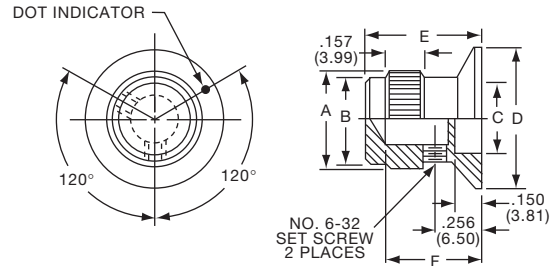

KES SERIES

		Knurl Grip with Dot Indicator on Skirt						
Tyco Electronics	Alcoswitch	Color	A	B	C	D	E	F
8-1437621-4	KES500AB1/8	Ntl. - Blk.	.500(12.7)	.460(11.7)	.382(9.70)	.750(19.1)	.625(15.9)	.512(13.0)
8-1437621-3	KES500AB1/4	Ntl. - Blk.	.500(12.7)	.460(11.7)	.382(9.70)	.750(19.1)	.625(15.9)	.512(13.0)
8-1437621-5	KES700AB1/4	Ntl. - Blk.	.750(19.1)	.710(18.1)	.630(16.0)	1.13(28.7)	.625(15.9)	.512(13.0)
	KES900AB1/4	Ntl. - Blk.	.937(23.8)	.897(22.8)	.787(20.0)	1.44(36.6)	.625(15.9)	.512(13.0)

K

K Series

K6