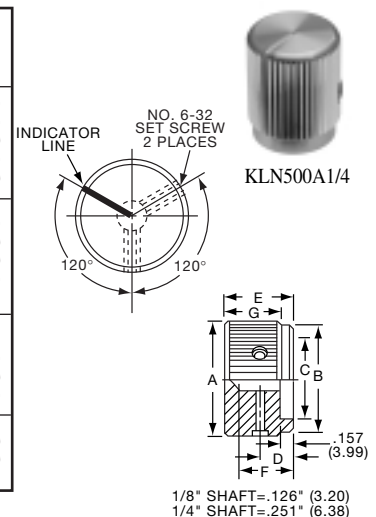

KLN500A1/4

1/8" SHAFT=.126" (3.20)
1/4" SHAFT=.251" (6.38)