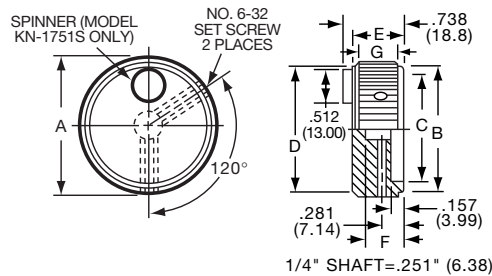

KN SERIES

1/4" SHAFT=.251" (6.38)

Tyco Straight Knurl with & without "Fingertip" Spinner								
Electronics	Alcoswitch	Color	A	B	C	D	E	G
Less Indicator								
3-1437622-2	KN1751A1/4	Natural	1.75(44.5)	1.55(39.4)	1.38(35.1)	1.65(41.9)	.620(15.0)	.508(12.9)
3-1437622-6	KN1751B1/4	Black	1.75(44.5)	1.55(39.4)	1.38(35.1)	1.65(41.9)	.620(15.8)	.508(12.9)
Two Toned			Body - Top					
3-1437622-3	KN1751AB1/4	Ntl. - Blk.	1.75(44.5)	1.55(39.4)	1.38(35.1)	1.65(41.9)	.620(15.8)	.508(12.9)
3-1437622-7	KN1751BA1/4	Blk. - Natural	1.75(44.5)	1.55(39.4)	1.38(35.1)	1.65(41.9)	.620(15.8)	.508(12.9)
With Indicator								
3-1437622-5	KN1750A1/4	Natural	1.75(44.5)	1.55(39.4)	1.38(35.1)	1.65(41.9)	.620(15.8)	.508(12.9)
3-1437622-1	KN1750B1/4	Black	1.75(44.5)	1.55(39.4)	1.38(35.1)	1.65(41.9)	.620(15.8)	.508(12.9)
With Spinner/Less Indicator								
3-1437622-5	KN1751AS1/4	Natural	1.75(44.5)	1.55(39.4)	1.38(35.1)	1.65(41.9)	.620(15.8)	.508(12.9)
3-1437622-8	KN1751BS1/4	Black	1.75(44.5)	1.55(39.4)	1.38(35.1)	1.65(41.9)	.620(15.8)	.508(12.9)

K

K Series

K8