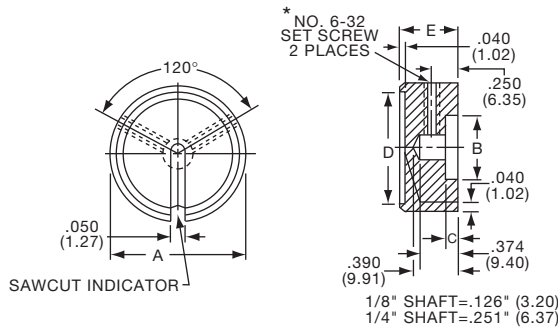

KHF500, 700, 900 1 set screw

Tyco			Plain Body with Top and Side Sawcut Indicator				
Electronics	Alcoswitch	Color	A	B	C	D	E
9-1437621-1	KHF500A1/4	Natural	.500(12.7)	.374(9.50)	.118(3.00)	.342(8.69)	.563(14.3)
9-1437621-2	KHF700A1/4	Natural	.740(18.8)	.590(15.0)	.118(3.00)	.592(15.0)	.563(14.3)
9-1437621-3	KHF900A1/4	Natural	.937(23.8)	.708(18.0)	.118(3.00)	.779(19.8)	.563(14.3)
*9-1437621-0	KHF1250A1/4	Natural	1.23(31.8)	.984(25.0)	.118(3.00)	1.08(27.5)	.563(14.3)

KLN SERIES

Tyco			Straight Knurl with Top and Side Indicator						
Electronics	Alcoswitch	Color	A	B	C	D	E	F	G
9-1437621-7	KLN500A1/8	Natural	.500(12.7)	0.445(11.3)	.374(9.50)	.281(7.14)	.625(15.9)	.512(13.0)	.527(13.4)
9-1437621-6	KLN500A1/4	Natural	.500(12.7)	0.445(11.3)	.374(9.50)	.281(7.14)	.625(15.9)	.512(13.0)	.527(13.4)
9-1437621-9	KLN500B1/8	Black	.500(12.7)	0.445(11.3)	.374(9.50)	.281(7.14)	.625(15.9)	.512(13.0)	.527(13.4)
9-1437621-8	KLN500B1/4	Black	.500(12.7)	0.445(11.3)	.374(9.50)	.281(7.14)	.625(15.9)	.512(13.0)	.527(13.4)
1437622-1	KLN500S1/4	Smoke	.500(12.7)	0.445(11.3)	.374(9.50)	.281(7.14)	.625(15.9)	.512(13.0)	.527(13.4)
1437622-2	KLN700A1/4	Natural	.740(18.8)	.685(17.4)	.591(15.0)	.281(7.14)	.625(15.9)	.512(13.0)	.527(13.4)
1437622-3	KLN700B1/4	Black	.740(18.8)	.685(17.4)	.591(15.0)	.281(7.14)	.625(15.9)	.512(13.0)	.527(13.4)
1437622-4	KLN700B1/8	Black	.740(18.8)	.685(17.4)	.591(15.0)	.281(7.14)	.625(15.9)	.512(13.0)	.527(13.4)
1437622-5	KLN700S1/4	Smoke	.740(18.8)	.685(17.4)	.591(15.0)	.281(7.14)	.625(15.9)	.512(13.0)	.527(13.4)
1437622-6	KLN900A1/4	Natural	.937(23.8)	.882(22.4)	0.709(18.0)	.281(7.14)	.625(15.9)	.512(13.0)	.527(13.4)
1437622-7	KLN900B1/4	Black	.937(23.8)	.882(22.4)	0.709(18.0)	.281(7.14)	.625(15.9)	.512(13.0)	.527(13.4)
1437622-8	KLN900S1/4	Smoke	.937(23.8)	.882(22.4)	0.709(18.0)	.281(7.14)	.625(15.9)	.512(13.0)	.527(13.4)
9-1437621-4	KLN1250A1/4	Natural	1.252(31.80)	1.195(30.35)	.984(25.0)	.281(7.14)	.625(15.9)	.512(13.0)	.527(13.4)
9-1437621-5	KLN1250B1/4	Black	1.252(31.80)	1.195(30.35)	.984(25.0)	.281(7.14)	.625(15.9)	.512(13.0)	.527(13.4)