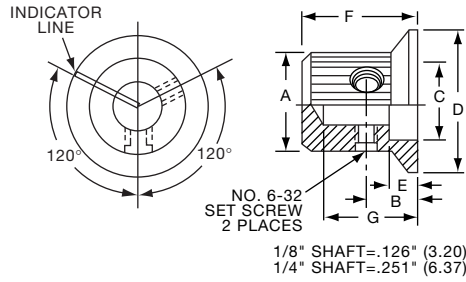

KLN500A1/4

1/8" SHAFT=.126" (3.20)  
1/4" SHAFT=.251" (6.38)

**Knobs, Machined Aluminum**

**KLNS SERIES**

KLNS500B1/8

KLNS900B1/4

Tyco Straight Knurl with Indicator Line on Top, Side and Skirt								
Electronics	Alcoswitch	Color	A	B	C	D	E	G
1-1437622-6	KLNS500A1/8	Natural	.500(12.7)	.280(7.11)	.380(9.65)	.750(19.0)	.160(4.07)	.510(13.0)
1-1437622-5	KLNS500A1/4	Natural	.500(12.7)	.280(7.11)	.380(9.65)	.750(19.0)	.160(4.07)	.510(13.0)
1-1437622-8	KLNS500B1/8	Black	.500(12.7)	.280(7.11)	.380(9.65)	.750(19.0)	.160(4.07)	.510(13.0)
1-1437622-7	KLNS500B1/4	Black	.500(12.7)	.280(7.11)	.380(9.65)	.750(19.0)	.160(4.07)	.510(13.0)
2-1437622-0	KLNS700A1/4	Natural	.750(19.0)	.280(7.11)	.590(14.9)	1.13(28.7)	.160(4.07)	.510(13.0)
2-1437622-1	KLNS700B1/4	Black	.750(19.0)	.280(7.11)	.590(14.9)	1.13(28.7)	.160(4.07)	.510(13.0)
2-1437622-2	KLNS900A1/4	Natural	.940(23.9)	.280(7.11)	.710(18.0)	1.40(35.5)	.160(4.07)	.510(13.0)
2-1437622-3	KLNS900B1/4	Black	.940(23.9)	.280(7.11)	.710(18.0)	1.40(35.5)	.160(4.07)	.510(13.0)