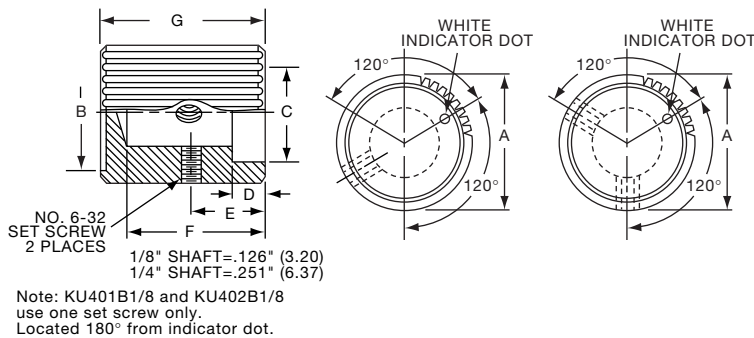

KS900B1/4

K
Series

K10

Knobs, Machined Aluminum

KT SERIES

KT500A1/4

KT700A1/4

Tyco		Square Serration with Indicator Line							
Electronics	Alcoswitch	Color	A	B	C	D	E	F	G
1-1437623-2	KT500A1/4	Natural	.500(12.7)	.430(10.9)	.375(9.53)	.430(10.9)	.280(7.11)	.510(13.0)	.630(16.0)
1-1437623-4	KT500B1/8	Black	.500(12.7)	.430(10.9)	.375(9.53)	.430(10.9)	.280(7.11)	.510(13.0)	.630(16.0)
1-1437623-3	KT500B1/4	Black	.500(12.7)	.430(10.9)	.375(9.53)	.430(10.9)	.280(7.11)	.510(13.0)	.630(16.0)
1-1437623-6	KT700A1/4	Natural	.740(18.8)	.650(16.5)	.590(15.0)	.650(16.5)	.280(7.11)	.510(13.0)	.630(16.0)
1-1437623-7	KT700B1/4	Black	.740(18.8)	.650(16.5)	.590(15.0)	.650(16.5)	.280(7.11)	.510(13.0)	.630(16.0)
1-1437623-8	KT900A1/4	Natural	.940(23.9)	.816(20.7)	.710(18.0)	.816(20.7)	.280(7.11)	.510(13.0)	.630(16.0)
1-1437623-9	KT900B1/4	Black	.940(23.9)	.816(20.7)	.710(18.0)	.816(20.7)	.280(7.11)	.510(13.0)	.630(16.0)