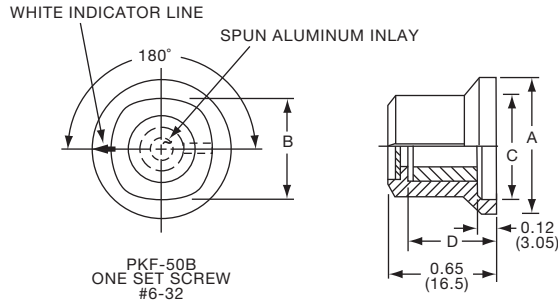

Knobs, Molded Phenolic

PKF SERIES

Tyco Plain Quadrate with Indicator Line & Arrow					
Electronics	Alcoswitch	A	B	C	D
5-1437624-5	PKF50B1/8	.670(17.0)	.454(11.53)	.570(14.48)	.520(13.2)