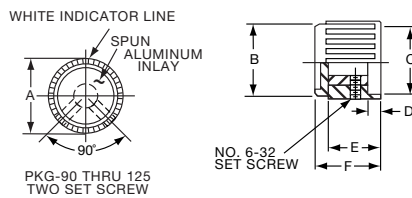

PKG SERIES

Tyco		Ribbed with Indicator Line					
Electronics	Alcoswitch	A	B	C	D	E	F
7-1437624-0	PKG90B1/8	.862(21.9)	.811(20.6)	.710(18.0)	.080(2.03)	.450(11.4)	.550(13.97)
6-1437624-9	PKG90B1/4	.862(21.9)	.811(20.6)	.710(18.0)	.080(2.03)	.450(11.4)	.550(13.97)
5-1437624-7	PKG100B1/4	1.055(26.80)	1.01(25.5)	.920(23.4)	.080(2.03)	.430(10.9)	.555(14.1)
5-1437624-8	PKG125B1/4	1.248(31.70)	1.20(30.4)	.690(17.5)	.080(2.03)	.430(10.9)	.565(14.4)