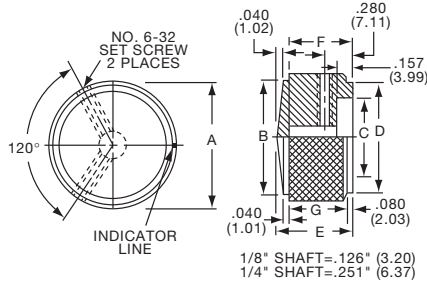

Knobs, Machined Aluminum

KD SERIES

Tyco Diamond Knurl with Indicator Line									
Electronics	Alcoswitch	Color	A	B	C	D	E	F	G
7-1437621-1	KD500A1/8	Natural	.500(12.7)	.430(10.9)	.380(9.65)	.430(10.9)	.630(16.0)	.510(13.0)	.470(11.9)
7-1437621-0	KD500A1/4	Natural	.500(12.7)	.430(10.9)	.380(9.65)	.430(10.9)	.630(16.0)	.510(13.0)	.470(11.9)
7-1437621-3	KD500B1/8	Black	.500(12.7)	.430(10.9)	.380(9.65)	.430(10.9)	.630(16.0)	.510(13.0)	.470(11.9)
7-1437621-2	KD500B1/4	Black	.500(12.7)	.430(10.9)	.380(9.65)	.430(10.9)	.630(16.0)	.510(13.0)	.470(11.9)
7-1437621-4	KD700A1/4	Natural	.750(19.1)	.660(16.8)	.590(15.0)	.660(16.8)	.630(16.0)	.510(13.0)	.470(11.9)
7-1437621-5	KD700B1/4	Black	.750(19.1)	.660(16.8)	.590(15.0)	.660(16.8)	.630(16.0)	.510(13.0)	.470(11.9)
7-1437621-6	KD900A1/4	Natural	.940(23.9)	.820(20.8)	.710(18.0)	.820(20.8)	.630(16.0)	.510(13.0)	.470(11.9)
7-1437621-7	KD900B1/4	Black	.940(23.9)	.820(20.8)	.710(18.0)	.820(20.8)	.630(16.0)	.510(13.0)	.470(11.9)
6-1437621-8	KD1250A1/4	Natural	1.25(31.8)	1.11(28.2)	.980(24.9)	1.11(28.2)	.750(19.1)	.630(16.0)	.590(15.0)
6-1437621-9	KD1250B1/4	Black	1.25(31.8)	1.11(28.2)	.980(24.9)	1.11(28.2)	.750(19.1)	.630(16.0)	.590(15.0)

KE SERIES