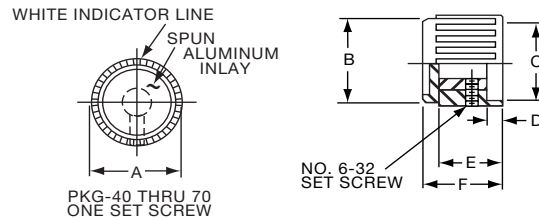

PKG SERIES

Tyco Ribbed with Indicator Line							
Electronics	Alcoswitch	A	B	C	D	E	F
5-1437624-9	*PKG40B1/8	.437(11.1)	.410(10.4)	.304(7.72)	.079(2.00)	.385(9.78)	.472(12.0)
6-1437624-1	PKG50B1/8	.551(14.0)	.500(12.7)	.442(10.7)	.056(1.42)	.395(10.03)	.512(13.0)
6-1437624-0	PKG50B1/4	.551(14.0)	.500(12.7)	.442(10.7)	.056(1.42)	.395(10.03)	.512(13.0)

*Note: Knob uses #4-40 set screw