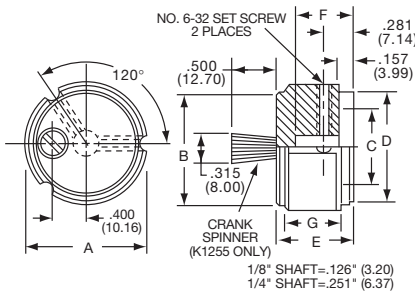

Knobs, Machined Aluminum

K SERIES

Tyco 3 Flute Design with and without Indicator Line									
Electronics	Alcoswitch	Color	A	B	C	D	E	F	G
1437621-7	K500A1/8	Natural	.500(12.7)	.430(10.9)	.374(9.50)	.430(10.9)	.625(15.9)	.429(10.9)	.512(13.0)
1437621-6	K500A1/4	Natural	.500(12.7)	.430(10.9)	.374(9.50)	.430(10.9)	.625(15.9)	.429(10.9)	.512(13.0)
1437621-9	K500B1/8	Black	.500(12.7)	.430(10.9)	.374(9.50)	.430(10.9)	.625(15.9)	.429(10.9)	.512(13.0)
1437621-8	K500B1/4	Black	.500(12.7)	.430(10.9)	.374(9.50)	.430(10.9)	.625(15.9)	.429(10.9)	.512(13.0)
1-1437621-0	K700A1/4	Natural	.740(18.8)	.655(16.6)	.591(15.0)	.655(16.6)	.625(15.9)	.429(10.9)	.512(13.0)
1-1437621-1	K700B1/4	Black	.740(18.8)	.655(16.6)	.591(15.0)	.655(16.6)	.625(15.9)	.429(10.9)	.512(13.0)
1-1437621-3	K900A1/4	Natural	.937(23.8)	.817(20.8)	.709(18.0)	.817(20.8)	.625(15.9)	.429(10.9)	.512(13.0)
1-1437621-4	K900B1/4	Black	.937(23.8)	.817(20.8)	.709(18.0)	.8827(20.8)	.625(15.9)	.429(10.9)	.512(13.0)
1437621-2	K1250A1/4	Natural	1.25(31.8)	1.11(28.2)	.984(25.0)	1.11(28.2)	.750(19.1)	.554(14.1)	.630(16.00)
1437621-3	K1250B1/4	Black	1.25(31.8)	1.11(28.2)	.984(25.0)	1.11(28.2)	.750(19.1)	.554(14.1)	.630(16.00)
Less Indicator									
1437621-4	K1251B1/4	Black	1.25(31.8)	1.11(28.2)	.984(25.0)	1.11(28.2)	.750(19.1)	.554(14.1)	.630(16.00)
With Crank Spinner + Less Indicator									
	K1255A1/4	Natural	1.25(21.8)	1.11(28.2)	.984(25.0)	1.11(28.2)	.750(19.1)	.554(14.1)	.630(16.00)
1437621-5	K1255B1/4	Black	1.25(31.8)	1.11(28.2)	.984(25.0)	1.11(28.2)	.750(19.1)	.554(14.1)	.630(16.00)

KA SERIES