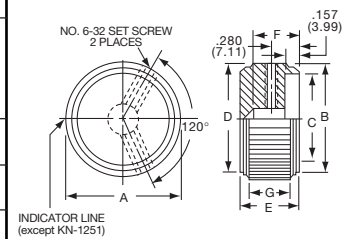

Knobs, Machined Aluminum

KN SERIES

Concentric Set with Straight Knurl with Indicator Lines									
Tyco Electronics	Alcoswitch	Color	A	B	C	D	E	F	G
5-1437622-6	KN5700A1/4	Natural	.750(19.1)	.500(12.7)	.590(15.0)	.700(17.8)	.625(15.9)	1.16(29.5)	.281(7.14)
5-1437622-7	KN5700B1/4	Black	.750(19.1)	.500(12.7)	.590(15.0)	.700(17.8)	.625(15.9)	1.16(29.5)	.281(7.14)