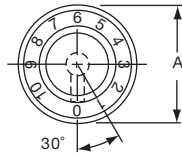

*1 Set screw 180° from indicator line.

PKS1132B91/4

Knobs, Molded Phenolic

PKS SERIES

PKS90B1/4

PKS90B101/4

Tyco Straight Knurl with Aluminum Skirt Choice of Arrow or 1-10 Numbers									
Electronics	Alcoswitch	A	B	C	D	E	F	Marking	
1437625-5	PKS90B1/4	1.42(36.1)	.917(23.3)	.780(19.8)	.065(1.65)	.490(12.5)	.596(15.1)	Arrow	
1437625-6	PKS90B101/4	1.42(36.1)	.917(23.3)	.780(19.8)	.065(1.65)	.490(12.5)	.596(15.1)	Numbers	