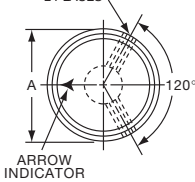

KN SERIES

KN501A1/4

NO. 6-32 SET SCREW 2 PLACES
1/8" SHAFT=.126" (3.20)
1/4" SHAFT=.251" (6.38)

ARROW INDICATOR

Tyco Straight Knurl with Arrowhead Indicator								
Electronics	Alcoswitch	Color	A	B	C	D	E	G
5-1437622-1	KN501A1/8	Natural	.500(12.7)	.445(11.3)	.374(9.50)	.445(11.3)	.625(15.9)	.512(13.0)
5-1437622-0	KN501A1/4	Natural	.500(12.7)	.445(11.3)	.374(9.50)	.445(11.3)	.625(15.9)	.512(13.0)
5-1437622-3	KN501B1/8	Black	.500(12.7)	.445(11.3)	.374(9.50)	.445(11.3)	.625(15.9)	.512(13.0)
5-1437622-2	KN501B1/4	Black	.500(12.7)	.445(11.3)	.374(9.50)	.445(11.3)	.625(15.9)	.512(13.0)
6-1437622-2	KN701A1/4	Natural	.750(19.1)	.695(17.7)	.590(15.0)	.695(17.7)	.625(15.9)	.512(13.0)
6-1437622-3	KN701B1/4	Black	.750(19.1)	.695(17.7)	.590(15.0)	.695(17.7)	.625(15.9)	.512(13.0)
Two Toned			Body-Top					
5-1437622-5	KN501BA1/8	Blk. - Ntl.	.500(12.7)	.445(11.3)	.374(9.50)	.445(11.3)	.625(15.9)	.512(13.0)
5-1437622-4	KN501BA1/4	Blk. - Ntl.	.500(12.7)	.445(11.3)	.374(9.50)	.445(11.3)	.625(15.9)	.512(13.0)
6-1437622-5	KN701BA1/8	Blk. - Ntl.	.750(19.1)	.695(17.7)	.590(15.0)	.695(17.7)	.625(15.9)	.512(13.0)
6-1437622-4	KN701BA1/4	Blk. - Ntl.	.750(19.1)	.695(17.7)	.590(15.0)	.695(17.7)	.625(15.9)	.512(13.0)