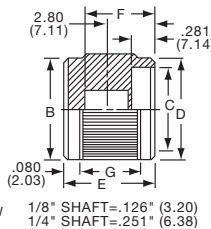

KN SERIES

KN501A1/4

NO. 6-32 SET SCREW 2 PLACES
1/8" SHAFT=.126" (3.20)
1/4" SHAFT=.251" (6.38)

ARROW INDICATOR

Tyco Straight Knurl with Arrowhead Indicator								
Electronics	Alcoswitch	Color	A	B	C	D	E	G
5-1437622-1	KN501A1/8	Natural	.500(12.7)	.445(11.3)	.374(9.50)	.445(11.3)	.625(15.9)	.512(13.0)
5-1437622-0	KN501A1/4	Natural	.500(12.7)	.445(11.3)	.374(9.50)	.445(11.3)	.625(15.9)	.512(13.0)
5-1437622-3	KN501B1/8	Black	.500(12.7)	.445(11.3)	.374(9.50)	.445(11.3)	.625(15.9)	.512(13.0)
5-1437622-2	KN501B1/4	Black	.500(12.7)	.445(11.3)	.374(9.50)	.445(11.3)	.625(15.9)	.512(13.0)
6-1437622-2	KN701A1/4	Natural	.750(19.1)	.695(17.7)	.590(15.0)	.695(17.7)	.625(15.9)	.512(13.0)
6-1437622-3	KN701B1/4	Black	.750(19.1)	.695(17.7)	.590(15.0)	.695(17.7)	.625(15.9)	.512(13.0)
Two Toned			Body-Top					
5-1437622-5	KN501BA1/8	Blk. - Ntl.	.500(12.7)	.445(11.3)	.374(9.50)	.445(11.3)	.625(15.9)	.512(13.0)
5-1437622-4	KN501BA1/4	Blk. - Ntl.	.500(12.7)	.445(11.3)	.374(9.50)	.445(11.3)	.625(15.9)	.512(13.0)
6-1437622-5	KN701BA1/8	Blk. - Ntl.	.750(19.1)	.695(17.7)	.590(15.0)	.695(17.7)	.625(15.9)	.512(13.0)
6-1437622-4	KN701BA1/4	Blk. - Ntl.	.750(19.1)	.695(17.7)	.590(15.0)	.695(17.7)	.625(15.9)	.512(13.0)