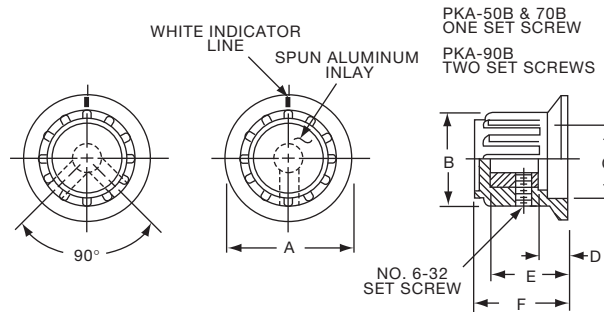

Knobs, Molded Phenolic

PKA SERIES

Tyco Electronics Alcoswitch		Ribbed with Line Indicator on Skirt					
		A	B	C	D	E	F
1-1437624-1	PKA50B1/8	.795(20.2)	.580(14.7)	.540(13.7)	.080(2.03)	.450(11.4)	.590(15.0)
1-1437624-0	PKA50B1/4	.795(20.2)	.580(14.7)	.540(13.7)	.080(2.03)	.450(11.4)	.590(15.0)
1-1437624-4	PKA55B1/8	.780(19.8)	.580(14.7)	.475(12.1)	.135(3.43)	.585(14.9)	.675(17.2)
1-1437624-3	PKA55B1/4	.780(19.8)	.580(14.7)	.475(12.1)	.135(3.43)	.585(14.9)	.675(17.2)
1-1437624-5	PKA70B1/4	.980(24.9)	.740(18.8)	.680(17.3)	.118(3.00)	.650(16.5)	.750(19.1)
1-1437624-7	PKA90B1/4	1.375(34.9)	.970(24.6)	.670(17.0)	.195(4.95)	.750(19.1)	.840(21.3)