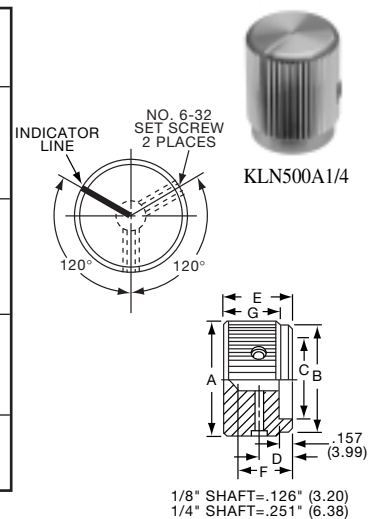

Tyco			Straight Knurl with Top and Side Indicator						
Electronics	Alcoswitch	Color	A	B	C	D	E	F	G
9-1437621-7	KLN500A1/8	Natural	.500(12.7)	0.445(11.3)	.374(9.50)	.281(7.14)	.625(15.9)	.512(13.0)	.527(13.4)
9-1437621-6	KLN500A1/4	Natural	.500(12.7)	0.445(11.3)	.374(9.50)	.281(7.14)	.625(15.9)	.512(13.0)	.527(13.4)
9-1437621-9	KLN500B1/8	Black	.500(12.7)	0.445(11.3)	.374(9.50)	.281(7.14)	.625(15.9)	.512(13.0)	.527(13.4)
9-1437621-8	KLN500B1/4	Black	.500(12.7)	0.445(11.3)	.374(9.50)	.281(7.14)	.625(15.9)	.512(13.0)	.527(13.4)
1437622-1	KLN500S1/4	Smoke	.500(12.7)	0.445(11.3)	.374(9.50)	.281(7.14)	.625(15.9)	.512(13.0)	.527(13.4)
1437622-2	KLN700A1/4	Natural	.740(18.8)	.685(17.4)	.591(15.0)	.281(7.14)	.625(15.9)	.512(13.0)	.527(13.4)
1437622-3	KLN700B1/4	Black	.740(18.8)	.685(17.4)	.591(15.0)	.281(7.14)	.625(15.9)	.512(13.0)	.527(13.4)
1437622-4	KLN700B1/8	Black	.740(18.8)	.685(17.4)	.591(15.0)	.281(7.14)	.625(15.9)	.512(13.0)	.527(13.4)
1437622-5	KLN700S1/4	Smoke	.740(18.8)	.685(17.4)	.591(15.0)	.281(7.14)	.625(15.9)	.512(13.0)	.527(13.4)
1437622-6	KLN900A1/4	Natural	.937(23.8)	.882(22.4)	0.709(18.0)	.281(7.14)	.625(15.9)	.512(13.0)	.527(13.4)
1437622-7	KLN900B1/4	Black	.937(23.8)	.882(22.4)	0.709(18.0)	.281(7.14)	.625(15.9)	.512(13.0)	.527(13.4)
1437622-8	KLN900S1/4	Smoke	.937(23.8)	.882(22.4)	0.709(18.0)	.281(7.14)	.625(15.9)	.512(13.0)	.527(13.4)
9-1437621-4	KLN1250A1/4	Natural	1.252(31.80)	1.195(30.35)	.984(25.0)	.281(7.14)	.625(15.9)	.512(13.0)	.527(13.4)
9-1437621-5	KLN1250B1/4	Black	1.252(31.80)	1.195(30.35)	.984(25.0)	.281(7.14)	.625(15.9)	.512(13.0)	.527(13.4)