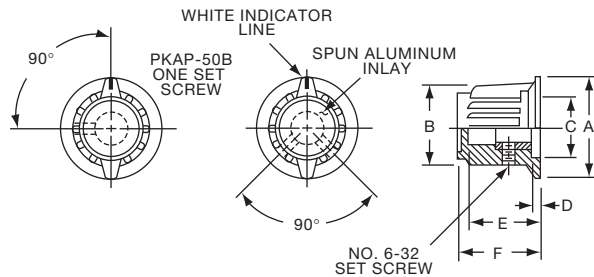

PKA SERIES

PKA50B1/4

PKA90B1/4

Tyco Electronics Alcoswitch		Ribbed with Line Indicator on Skirt					
		A	B	C	D	E	F
1-1437624-1	PKA50B1/8	.795(20.2)	.580(14.7)	.540(13.7)	.080(2.03)	.450(11.4)	.590(15.0)
1-1437624-0	PKA50B1/4	.795(20.2)	.580(14.7)	.540(13.7)	.080(2.03)	.450(11.4)	.590(15.0)
1-1437624-4	PKA55B1/8	.780(19.8)	.580(14.7)	.475(12.1)	.135(3.43)	.585(14.9)	.675(17.2)
1-1437624-3	PKA55B1/4	.780(19.8)	.580(14.7)	.475(12.1)	.135(3.43)	.585(14.9)	.675(17.2)
1-1437624-5	PKA70B1/4	.980(24.9)	.740(18.8)	.680(17.3)	.118(3.00)	.650(16.5)	.750(19.1)
1-1437624-7	PKA90B1/4	1.375(34.9)	.970(24.6)	.670(17.0)	.195(4.95)	.750(19.1)	.840(21.3)