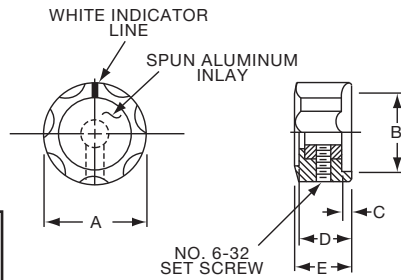

Knobs, Molded Phenolic

PKDT SERIES

Tyco Black Spin Cap with "Diamond Cut" and Arrow Indicator							
Electronics	Alcoswitch	A	B	C	D	E	F
3-1437624-9	PKDT70B1/4	1.03(26.0)	.738(18.8)	.720(18.3)	.098(2.49)	.500(12.7)	.635(16.1)
3-1437624-3	PKDT100B1/4	1.29(32.8)	1.02(25.9)	.860(21.8)	.042(1.07)	.500(12.7)	.638(16.2)

PKDT SERIES

Tyco Black Spin Cap with "Diamond Cut" & 0-10 Numerals							
Electronics	Alcoswitch	A	B	C	D	E	F
3-1437624-8	PKDT60B101/8	.778(19.8)	.605(15.4)	.560(12.5)	.060(1.53)	.392(9.96)	.562(14.3)
4-1437624-0	PKDT70B101/4	1.03(26.0)	.738(18.8)	.720(18.3)	.098(2.49)	.500(12.7)	.635(16.1)
3-1437624-4	PKDT100B101/4	1.29(32.8)	1.02(25.9)	.860(21.8)	.042(1.07)	.500(12.7)	.638(16.2)

PKE SERIES

Tyco Fluted with Indicator Line					
Electronics	Alcoswitch	A	B	C	E
4-1437624-4	PKE60B1/8	.626(15.9)	.472(12.0)	.091(2.31)	.472(12.0)
4-1437624-3	PKE60B1/4	.626(15.9)	.472(12.0)	.091(2.31)	.394(10.0)
4-1437624-5	PKE90B1/4	.890(22.6)	.724(18.4)	.098(2.49)	.480(12.2)

PKES SERIES

Tyco Fluted with Skirt and Indicator Line							
Electronics	Alcoswitch	A	B	C	D	E	F
5-1437624-1	PKES60B1/8	.748(19.0)	.618(15.7)	.460(11.7)	.090(2.29)	.370(9.40)	.470(11.9)
5-1437624-0	PKES60B1/4	.748(19.0)	.618(15.7)	.460(11.7)	.090(2.29)	.370(9.40)	.470(11.9)
5-1437624-2	PKES70B1/4	.855(21.7)	.744(18.9)	.705(17.9)	.080(2.03)	.421(10.7)	.526(13.4)
5-1437624-3	PKES90B1/4	1.01(25.7)	.889(22.6)	.846(21.5)	.079(2.01)	.421(10.7)	.570(14.5)
4-1437624-6	PKES120B1/4	1.30(32.9)	1.16(29.5)	1.02(25.9)	.118(3.00)	.500(12.7)	.628(16.0)
4-1437624-7	PKES140B1/4	1.50(38.1)	1.37(34.9)	1.22(30.9)	.118(3.00)	.540(13.7)	.693(17.6)
4-1437624-8	PKES150B1/4	1.77(44.9)	1.55(39.4)	1.41(35.9)	.118(3.00)	.733(18.6)	.831(21.1)