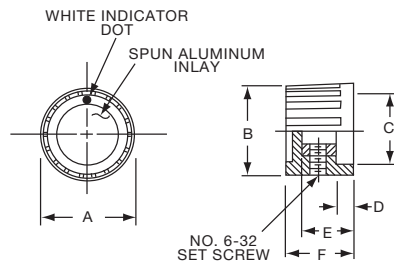

PK SERIES

Tyco		Serrated with Dot Indicator on Top					
Electronics	Alcoswitch	A	B	C	D	E	F
1437624-4	PK1100B1/8	.700(17.8)	.643(16.3)	.565(14.35)	.125(3.18)	.453(11.51)	.530(13.5)

K

P Series