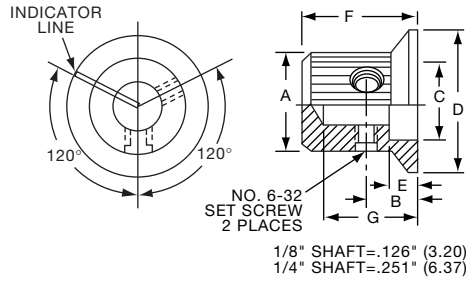

KLN500A1/4

Knobs, Machined Aluminum

KLNS SERIES

KLNS500B1/8

KLNS900B1/4

Tyco Straight Knurl with Indicator Line on Top, Side and Skirt								
Electronics	Alcoswitch	Color	A	B	C	D	E	G
1-1437622-6	KLNS500A1/8	Natural	.500(12.7)	.280(7.11)	.380(9.65)	.750(19.0)	.160(4.07)	.630(16.0)
1-1437622-5	KLNS500A1/4	Natural	.500(12.7)	.280(7.11)	.380(9.65)	.750(19.0)	.160(4.07)	.630(16.0)
1-1437622-8	KLNS500B1/8	Black	.500(12.7)	.280(7.11)	.380(9.65)	.750(19.0)	.160(4.07)	.630(16.0)
1-1437622-7	KLNS500B1/4	Black	.500(12.7)	.280(7.11)	.380(9.65)	.750(19.0)	.160(4.07)	.630(16.0)
2-1437622-0	KLNS700A1/4	Natural	.750(19.0)	.280(7.11)	.590(14.9)	1.13(28.7)	.160(4.07)	.630(16.0)
2-1437622-1	KLNS700B1/4	Black	.750(19.0)	.280(7.11)	.590(14.9)	1.13(28.7)	.160(4.07)	.630(16.0)
2-1437622-2	KLNS900A1/4	Natural	.940(23.9)	.280(7.11)	.710(18.0)	1.40(35.5)	.160(4.07)	.630(16.0)
2-1437622-3	KLNS900B1/4	Black	.940(23.9)	.280(7.11)	.710(18.0)	1.40(35.5)	.160(4.07)	.630(16.0)