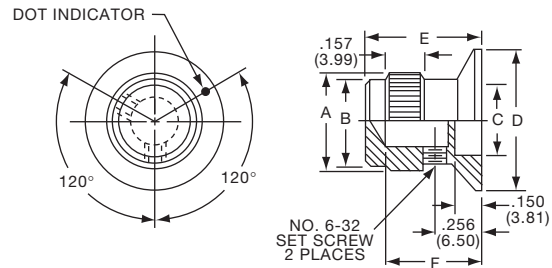

KES SERIES

		Knurl Grip with Dot Indicator on Skirt						
Tyco	Alcoswitch	Color	A	B	C	D	E	F
8-1437621-4	KES500AB1/8	Ntl. - Blk.	.500(12.7)	.460(11.7)	.382(9.70)	.750(19.1)	.625(15.9)	.512(13.0)
8-1437621-3	KES500AB1/4	Ntl. - Blk.	.500(12.7)	.460(11.7)	.382(9.70)	.750(19.1)	.625(15.9)	.512(13.0)
8-1437621-5	KES700AB1/4	Ntl. - Blk.	.750(19.1)	.710(18.1)	.630(16.0)	1.13(28.7)	.625(15.9)	.512(13.0)
	KES900AB1/4	Ntl. - Blk.	.937(23.8)	.897(22.8)	.787(20.0)	1.44(36.6)	.625(15.9)	.512(13.0)

K

K Series