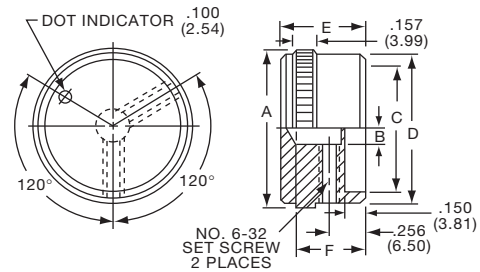

Knurl Grip with Top Dot Indicator						
Tyco	Alcoswitch	Color	A	B	C	D	E	F
8-1437621-0	KE500AB1/8	Ntl. - Blk.	.500(12.7)	.126(3.20)	.382(9.70)	.460(11.7)	.625(15.9)	.512(13.0)
7-1437621-9	KE500AB1/4	Ntl. - Blk.	.500(12.7)	.126(3.20)	.382(9.70)	.460(11.7)	.625(15.9)	.512(13.0)
8-1437621-1	KE700AB1/4	Ntl. - Blk.	.740(18.8)	.251(6.38)	.630(16.0)	.708(18.0)	.625(15.9)	.512(13.0)
8-1437621-2	KE900AB1/4	Ntl. - Blk.	.93(23.8)	.251(6.38)	.787(20.0)	.900(22.9)	.625(15.9)	.512(13.0)
7-1437621-8	KE1250AB1/4	Ntl. - Blk.	1.25(31.8)	.251(6.38)	1.06(26.9)	1.17(29.7)	.625(15.9)	.512(13.0)