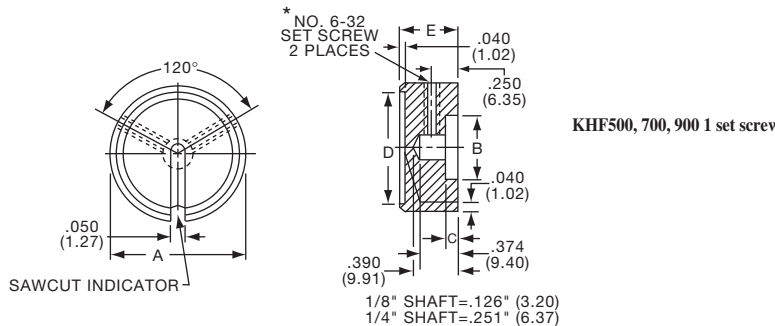

Knobs, Machined Aluminum

KFS SERIES

Tyco			Straight Knurl with Indicator on Skirt						
Electronics	Alcoswitch	Color	A	B	C	D	E	F	G
8-1437621-6	KFS400B1/8	Black Matte	.380(9.65)	.382(9.70)	.256(6.50)	.500(12.7)	.098(2.49)	.469(11.9)	.591(15.0)
8-1437621-8	KFS500B1/8	Black Matte	.500(12.7)	.382(9.70)	.252(6.48)	.630(16.0)	.161(4.09)	.469(11.9)	.630(16.0)
8-1437621-7	KFS500B1/4	Black Matte	.618(15.7)	.280(7.11)	.382(9.70)	1.00(25.4)	.161(4.09)	.630(16.0)	0.811(20.6)
8-1437621-9	KFS600B1/4	Black Matte	.618(15.7)	.280(7.11)	.382(9.70)	1.00(25.4)	.161(4.09)	.630(16.0)	0.811(20.6)

KHF SERIES

Tyco			Plain Body with Top and Side Sawcut Indicator				
Electronics	Alcoswitch	Color	A	B	C	D	E
9-1437621-1	KHF500A1/4	Natural	.500(12.7)	.374(9.50)	.118(3.00)	.342(8.69)	.563(14.3)
9-1437621-2	KHF700A1/4	Natural	.740(18.8)	.590(15.0)	.118(3.00)	.592(15.0)	.563(14.3)
9-1437621-3	KHF900A1/4	Natural	.937(23.8)	.708(18.0)	.118(3.00)	.779(19.8)	.563(14.3)
*9-1437621-0	KHF1250A1/4	Natural	1.23(31.8)	.984(25.0)	.118(3.00)	1.08(27.5)	.563(14.3)

KLN SERIES