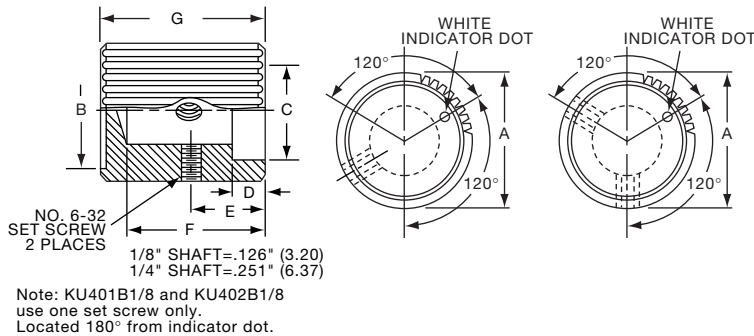

KS900B1/4

**K Series**

K10

**Knobs, Machined Aluminum**

**KT SERIES**

KT500A1/4

KT700A1/4

Tyco		Square Serration with Indicator Line							
Electronics	Alcoswitch	Color	A	B	C	D	E	F	G
1-1437623-2	KT500A1/4	Natural	.500(12.7)	.430(10.9)	.375(9.53)	.430(10.9)	.280(7.11)	.510(13.0)	.630(16.0)
1-1437623-4	KT500B1/8	Black	.500(12.7)	.430(10.9)	.375(9.53)	.430(10.9)	.280(7.11)	.510(13.0)	.630(16.0)
1-1437623-3	KT500B1/4	Black	.500(12.7)	.430(10.9)	.375(9.53)	.430(10.9)	.280(7.11)	.510(13.0)	.630(16.0)
1-1437623-6	KT700A1/4	Natural	.740(18.8)	.650(16.5)	.590(15.0)	.650(16.5)	.280(7.11)	.510(13.0)	.630(16.0)
1-1437623-7	KT700B1/4	Black	.740(18.8)	.650(16.5)	.590(15.0)	.650(16.5)	.280(7.11)	.510(13.0)	.630(16.0)
1-1437623-8	KT900A1/4	Natural	.940(23.9)	.816(20.7)	.710(18.0)	.816(20.7)	.280(7.11)	.510(13.0)	.630(16.0)
1-1437623-9	KT900B1/4	Black	.940(23.9)	.816(20.7)	.710(18.0)	.816(20.7)	.280(7.11)	.510(13.0)	.630(16.0)