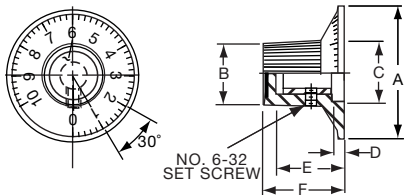

PKS SERIES

SPUN ALUMINUM INLAY

0-10