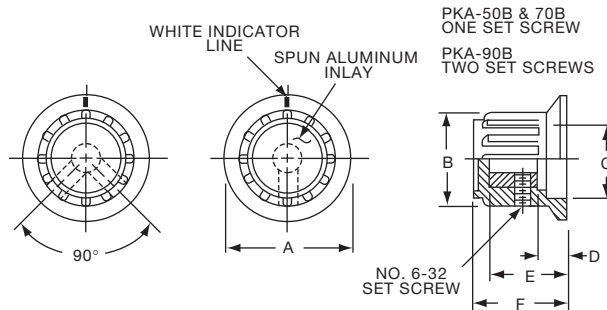

Knobs, Molded Phenolic

PKA SERIES

Tyco		Ribbed with Line Indicator on Skirt					
Electronics	Alcoswitch	A	B	C	D	E	F
1-1437624-1	PKA50B1/8	.795(20.2)	.580(14.7)	.540(13.7)	.080(2.03)	.450(11.4)	.590(15.0)
1-1437624-0	PKA50B1/4	.795(20.2)	.580(14.7)	.540(13.7)	.080(2.03)	.450(11.4)	.590(15.0)
1-1437624-4	PKA55B1/8	.780(19.8)	.580(14.7)	.475(12.1)	.135(3.43)	.585(14.9)	.675(17.2)
1-1437624-3	PKA55B1/4	.780(19.8)	.580(14.7)	.475(12.1)	.135(3.43)	.585(14.9)	.675(17.2)
1-1437624-5	PKA70B1/4	.980(24.9)	.740(18.8)	.680(17.3)	.118(3.00)	.650(16.5)	.750(19.1)
1-1437624-7	PKA90B1/4	1.375(34.9)	.970(24.6)	.670(17.0)	.195(4.95)	.750(19.1)	.840(21.3)