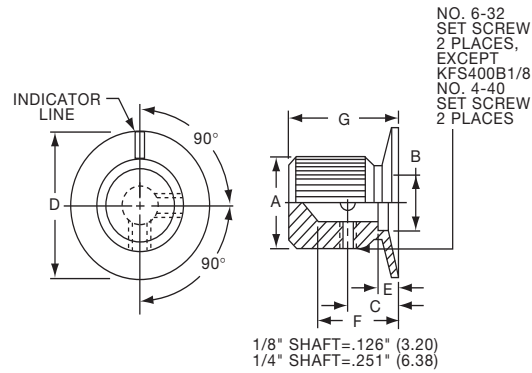

Knobs, Machined Aluminum

KFS SERIES