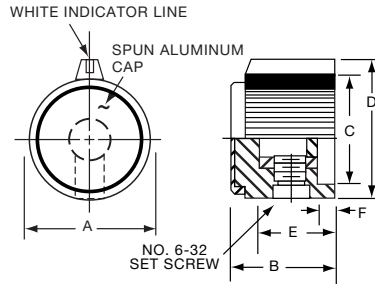

PKJ SERIES

PKJ50B1/8

Tyco		Straight Knurl with Bar Pointers and Indicator Line					
Electronics	Alcoswitch	A	B	C	D	E	F
7-1437624-5	PKJ50B1/8	.500(12.7)	.512(13.0)	.420(10.7)	.577(14.7)	.429(10.9)	.113(2.9)
7-1437624-4	*PKJ50B1/4	.500(12.7)	.512(13.0)	.420(10.7)	.577(14.7)	.429(10.9)	.113(2.9)
7-1437624-6	PKJ60B1/4	.630(16.0)	.530(13.5)	.468(11.9)	.758(19.3)	.440(11.2)	.110(2.8)
7-1437624-7	PKJ70B1/4	.760(19.3)	.555(14.1)	.545(13.8)	.915(23.2)	.450(11.4)	.118(3.0)

PKJ70B1/4

Knobs, Molded Phenolic

PKJT SERIES

PKJT50B1/4

PKJT70B1/4

Straight Knurl with Bar Pointer & Indicator Line and Aluminum Spin Cap							
Tyco							
Electronics	Alcoswitch	A	B	C	D	E	F
7-1437624-9	PKJT50B1/8	.515(13.1)	.585(14.9)	.350(8.89)	.595(15.1)	.414(10.5)	.130(3.30)
7-1437624-8	*PKJT50B1/4	.515(13.1)	.585(14.9)	.350(8.89)	.595(15.1)	.414(10.5)	.130(3.30)
8-1437624-0	PKJT60B1/4	.640(16.3)	.605(15.4)	.470(11.9)	.760(19.3)	.445(11.3)	.118(3.00)
8-1437624-1	PKJT70B1/4	.760(19.3)	.625(15.9)	.550(14.0)	.915(23.2)	.445(11.3)	.118(3.00)