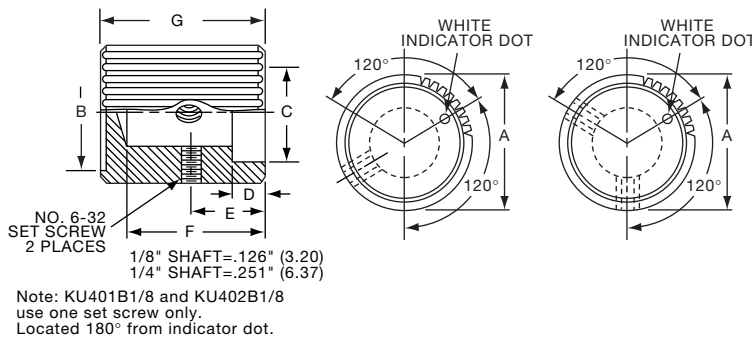

KS900B1/4

K Series

K10

Knobs, Machined Aluminum

KT SERIES

KT500A1/4

KT700A1/4

Tyco		Square Serration with Indicator Line							
Electronics	Alcoswitch	Color	A	B	C	D	E	F	G
1-1437623-2	KT500A1/4	Natural	.500(12.7)	.430(10.9)	.375(9.53)	.430(10.9)	.280(7.11)	.510(13.0)	.630(16.0)
1-1437623-4	KT500B1/8	Black	.500(12.7)	.430(10.9)	.375(9.53)	.430(10.9)	.280(7.11)	.510(13.0)	.630(16.0)
1-1437623-3	KT500B1/4	Black	.500(12.7)	.430(10.9)	.375(9.53)	.430(10.9)	.280(7.11)	.510(13.0)	.630(16.0)
1-1437623-6	KT700A1/4	Natural	.740(18.8)	.650(16.5)	.590(15.0)	.650(16.5)	.280(7.11)	.510(13.0)	.630(16.0)
1-1437623-7	KT700B1/4	Black	.740(18.8)	.650(16.5)	.590(15.0)	.650(16.5)	.280(7.11)	.510(13.0)	.630(16.0)
1-1437623-8	KT900A1/4	Natural	.940(23.9)	.816(20.7)	.710(18.0)	.816(20.7)	.280(7.11)	.510(13.0)	.630(16.0)
1-1437623-9	KT900B1/4	Black	.940(23.9)	.816(20.7)	.710(18.0)	.816(20.7)	.280(7.11)	.510(13.0)	.630(16.0)