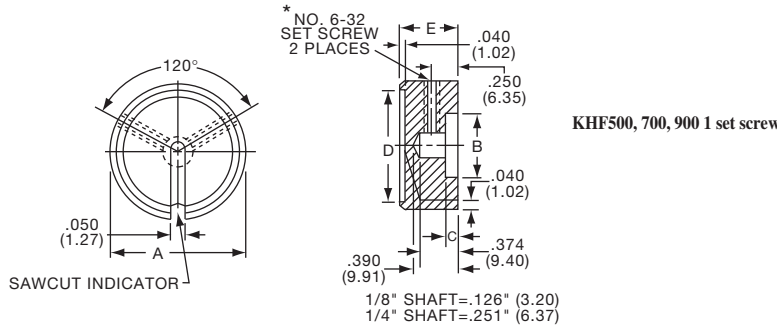

Knobs, Machined Aluminum

KFS SERIES

Tyco			Straight Knurl with Indicator on Skirt						
Electronics	Alcoswitch	Color	A	B	C	D	E	F	G
8-1437621-6	KFS400B1/8	Black Matte	.380(9.65)	.382(9.70)	.256(6.50)	.500(12.7)	.098(2.49)	.469(11.9)	.591(15.0)
8-1437621-8	KFS500B1/8	Black Matte	.500(12.7)	.382(9.70)	.252(6.48)	.630(16.0)	.161(4.09)	.469(11.9)	.630(16.0)
8-1437621-7	KFS500B1/4	Black Matte	.618(15.7)	.280(7.11)	.382(9.70)	1.00(25.4)	.161(4.09)	.630(16.0)	0.811(20.6)
8-1437621-9	KFS600B1/4	Black Matte	.618(15.7)	.280(7.11)	.382(9.70)	1.00(25.4)	.161(4.09)	.630(16.0)	0.811(20.6)

KHF SERIES

Tyco			Plain Body with Top and Side Sawcut Indicator				
Electronics	Alcoswitch	Color	A	B	C	D	E
9-1437621-1	KHF500A1/4	Natural	.500(12.7)	.374(9.50)	.118(3.00)	.342(8.69)	.563(14.3)
9-1437621-2	KHF700A1/4	Natural	.740(18.8)	.590(15.0)	.118(3.00)	.592(15.0)	.563(14.3)
9-1437621-3	KHF900A1/4	Natural	.937(23.8)	.708(18.0)	.118(3.00)	.779(19.8)	.563(14.3)
*9-1437621-0	KHF1250A1/4	Natural	1.23(31.8)	.984(25.0)	.118(3.00)	1.08(27.5)	.563(14.3)

KLN SERIES