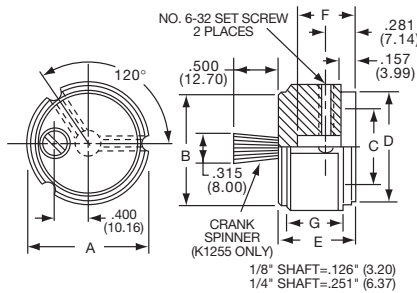

Knobs, Machined Aluminum

K SERIES

Tyco 3 Flute Design with and without Indicator Line									
Electronics	Alcoswitch	Color	A	B	C	D	E	F	G
1437621-7	K500A1/8	Natural	.500(12.7)	.430(10.9)	.374(9.50)	.430(10.9)	.625(15.9)	.429(10.9)	.512(13.0)
1437621-6	K500A1/4	Natural	.500(12.7)	.430(10.9)	.374(9.50)	.430(10.9)	.625(15.9)	.429(10.9)	.512(13.0)
1437621-9	K500B1/8	Black	.500(12.7)	.430(10.9)	.374(9.50)	.430(10.9)	.625(15.9)	.429(10.9)	.512(13.0)
1437621-8	K500B1/4	Black	.500(12.7)	.430(10.9)	.374(9.50)	.430(10.9)	.625(15.9)	.429(10.9)	.512(13.0)
1-1437621-0	K700A1/4	Natural	.740(18.8)	.655(16.6)	.591(15.0)	.655(16.6)	.625(15.9)	.429(10.9)	.512(13.0)
1-1437621-1	K700B1/4	Black	.740(18.8)	.655(16.6)	.591(15.0)	.655(16.6)	.625(15.9)	.429(10.9)	.512(13.0)
1-1437621-3	K900A1/4	Natural	.937(23.8)	.817(20.8)	.709(18.0)	.817(20.8)	.625(15.9)	.429(10.9)	.512(13.0)
1-1437621-4	K900B1/4	Black	.937(23.8)	.817(20.8)	.709(18.0)	.817(20.8)	.625(15.9)	.429(10.9)	.512(13.0)
1437621-2	K1250A1/4	Natural	1.25(31.8)	1.11(28.2)	.984(25.0)	1.11(28.2)	.750(19.1)	.554(14.1)	.630(16.00)
1437621-3	K1250B1/4	Black	1.25(31.8)	1.11(28.2)	.984(25.0)	1.11(28.2)	.750(19.1)	.554(14.1)	.630(16.00)
Less Indicator									
1437621-4	K1251B1/4	Black	1.25(31.8)	1.11(28.2)	.984(25.0)	1.11(28.2)	.750(19.1)	.554(14.1)	.630(16.00)
With Crank Spinner + Less Indicator									
	K1255A1/4	Natural	1.25(21.8)	1.11(28.2)	.984(25.0)	1.11(28.2)	.750(19.1)	.554(14.1)	.630(16.00)
1437621-5	K1255B1/4	Black	1.25(31.8)	1.11(28.2)	.984(25.0)	1.11(28.2)	.750(19.1)	.554(14.1)	.630(16.00)

KA SERIES