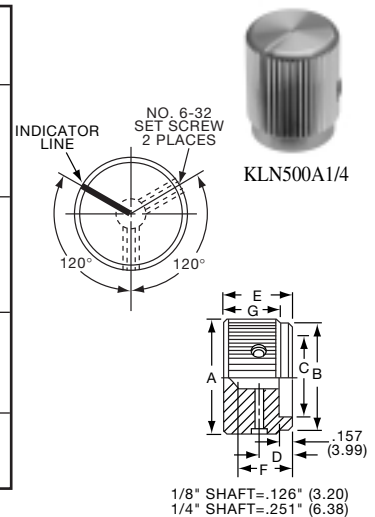

Tyco			Straight Knurl with Top and Side Indicator						
Electronics	Alcoswitch	Color	A	B	C	D	E	F	G
9-1437621-7	KLN500A1/8	Natural	.500(12.7)	0.445(11.3)	.374(9.50)	.281(7.14)	.625(15.9)	.512(13.0)	.527(13.4)
9-1437621-6	KLN500A1/4	Natural	.500(12.7)	0.445(11.3)	.374(9.50)	.281(7.14)	.625(15.9)	.512(13.0)	.527(13.4)
9-1437621-9	KLN500B1/8	Black	.500(12.7)	0.445(11.3)	.374(9.50)	.281(7.14)	.625(15.9)	.512(13.0)	.527(13.4)
9-1437621-8	KLN500B1/4	Black	.500(12.7)	0.445(11.3)	.374(9.50)	.281(7.14)	.625(15.9)	.512(13.0)	.527(13.4)
1437622-1	KLN500S1/4	Smoke	.500(12.7)	0.445(11.3)	.374(9.50)	.281(7.14)	.625(15.9)	.512(13.0)	.527(13.4)
1437622-2	KLN700A1/4	Natural	.740(18.8)	.685(17.4)	.591(15.0)	.281(7.14)	.625(15.9)	.512(13.0)	.527(13.4)
1437622-3	KLN700B1/4	Black	.740(18.8)	.685(17.4)	.591(15.0)	.281(7.14)	.625(15.9)	.512(13.0)	.527(13.4)
1437622-4	KLN700B1/8	Black	.740(18.8)	.685(17.4)	.591(15.0)	.281(7.14)	.625(15.9)	.512(13.0)	.527(13.4)
1437622-5	KLN700S1/4	Smoke	.740(18.8)	.685(17.4)	.591(15.0)	.281(7.14)	.625(15.9)	.512(13.0)	.527(13.4)
1437622-6	KLN900A1/4	Natural	.937(23.8)	.882(22.4)	0.709(18.0)	.281(7.14)	.625(15.9)	.512(13.0)	.527(13.4)
1437622-7	KLN900B1/4	Black	.937(23.8)	.882(22.4)	0.709(18.0)	.281(7.14)	.625(15.9)	.512(13.0)	.527(13.4)
1437622-8	KLN900S1/4	Smoke	.937(23.8)	.882(22.4)	0.709(18.0)	.281(7.14)	.625(15.9)	.512(13.0)	.527(13.4)
9-1437621-4	KLN1250A1/4	Natural	1.252(31.80)	1.195(30.35)	.984(25.0)	.281(7.14)	.625(15.9)	.512(13.0)	.527(13.4)
9-1437621-5	KLN1250B1/4	Black	1.252(31.80)	1.195(30.35)	.984(25.0)	.281(7.14)	.625(15.9)	.512(13.0)	.527(13.4)