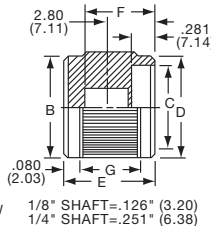

KN SERIES

KN501A1/4

NO. 6-32 SET SCREW 2 PLACES
1/8" SHAFT=.126" (3.20)
1/4" SHAFT=.251" (6.38)

ARROW INDICATOR

Tyco Straight Knurl with Arrowhead Indicator								
Electronics	Alcoswitch	Color	A	B	C	D	E	G
5-1437622-1	KN501A1/8	Natural	.500(12.7)	.445(11.3)	.374(9.50)	.445(11.3)	.625(15.9)	.512(13.0)
5-1437622-0	KN501A1/4	Natural	.500(12.7)	.445(11.3)	.374(9.50)	.445(11.3)	.625(15.9)	.512(13.0)
5-1437622-3	KN501B1/8	Black	.500(12.7)	.445(11.3)	.374(9.50)	.445(11.3)	.625(15.9)	.512(13.0)
5-1437622-2	KN501B1/4	Black	.500(12.7)	.445(11.3)	.374(9.50)	.445(11.3)	.625(15.9)	.512(13.0)
6-1437622-2	KN701A1/4	Natural	.750(19.1)	.695(17.7)	.590(15.0)	.695(17.7)	.625(15.9)	.512(13.0)
6-1437622-3	KN701B1/4	Black	.750(19.1)	.695(17.7)	.590(15.0)	.695(17.7)	.625(15.9)	.512(13.0)
Two Toned			Body-Top					
5-1437622-5	KN501BA1/8	Blk. - Ntl.	.500(12.7)	.445(11.3)	.374(9.50)	.445(11.3)	.625(15.9)	.512(13.0)
5-1437622-4	KN501BA1/4	Blk. - Ntl.	.500(12.7)	.445(11.3)	.374(9.50)	.445(11.3)	.625(15.9)	.512(13.0)
6-1437622-5	KN701BA1/8	Blk. - Ntl.	.750(19.1)	.695(17.7)	.590(15.0)	.695(17.7)	.625(15.9)	.512(13.0)
6-1437622-4	KN701BA1/4	Blk. - Ntl.	.750(19.1)	.695(17.7)	.590(15.0)	.695(17.7)	.625(15.9)	.512(13.0)