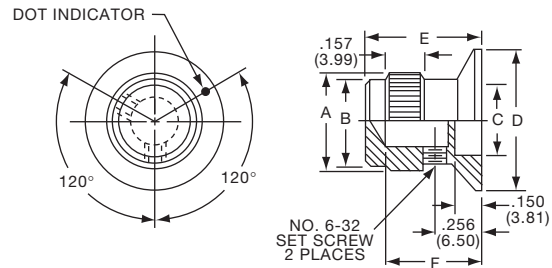

KES SERIES

Tyco Knurl Grip with Dot Indicator on Skirt								
Electronics	Alcoswitch	Color	A	B	C	D	F	
8-1437621-4	KES500AB1/8	Ntl. - Blk.	.500(12.7)	.460(11.7)	.382(9.70)	.750(19.1)	.625(15.9)	.512(13.0)
8-1437621-3	KES500AB1/4	Ntl. - Blk.	.500(12.7)	.460(11.7)	.382(9.70)	.750(19.1)	.625(15.9)	.512(13.0)
8-1437621-5	KES700AB1/4	Ntl. - Blk.	.750(19.1)	.710(18.1)	.630(16.0)	1.13(28.7)	.625(15.9)	.512(13.0)
	KES900AB1/4	Ntl. - Blk.	.937(23.8)	.897(22.8)	.787(20.0)	1.44(36.6)	.625(15.9)	.512(13.0)

K

K Series

K6