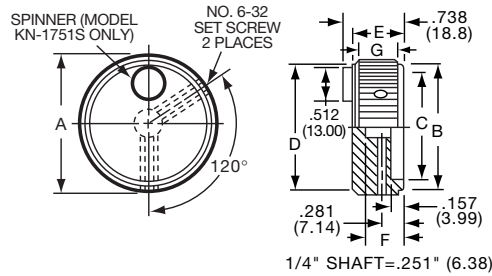

KN SERIES

1/4" SHAFT=.251" (6.38)

Tyco Straight Knurl with & without "Fingertip" Spinner								
Electronics	Alcoswitch	Color	A	B	C	D	E	G
Less Indicator								
3-1437622-2	KN1751A1/4	Natural	1.75(44.5)	1.55(39.4)	1.38(35.1)	1.65(41.9)	.620(15.0)	.508(12.9)
3-1437622-6	KN1751B1/4	Black	1.75(44.5)	1.55(39.4)	1.38(35.1)	1.65(41.9)	.620(15.8)	.508(12.9)
Two Toned			Body - Top					
3-1437622-3	KN1751AB1/4	Ntl. - Blk.	1.75(44.5)	1.55(39.4)	1.38(35.1)	1.65(41.9)	.620(15.8)	.508(12.9)
3-1437622-7	KN1751BA1/4	Blk. - Natural	1.75(44.5)	1.55(39.4)	1.38(35.1)	1.65(41.9)	.620(15.8)	.508(12.9)
With Indicator								
3-1437622-5	KN1750A1/4	Natural	1.75(44.5)	1.55(39.4)	1.38(35.1)	1.65(41.9)	.620(15.8)	.508(12.9)
3-1437622-1	KN1750B1/4	Black	1.75(44.5)	1.55(39.4)	1.38(35.1)	1.65(41.9)	.620(15.8)	.508(12.9)
With Spinner/Less Indicator								
3-1437622-5	KN1751AS1/4	Natural	1.75(44.5)	1.55(39.4)	1.38(35.1)	1.65(41.9)	.620(15.8)	.508(12.9)
3-1437622-8	KN1751BS1/4	Black	1.75(44.5)	1.55(39.4)	1.38(35.1)	1.65(41.9)	.620(15.8)	.508(12.9)

K

K Series

K8