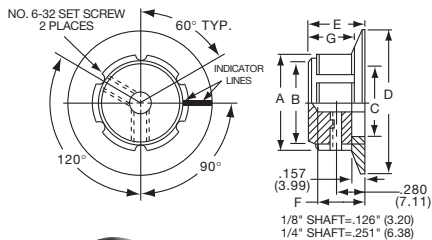

KAS SERIES

Tyco 6 Flute Design with Aluminum Skirt and Indicator Lines									
Electronics	Alcoswitch	Color	A	B	C	D	E	F	G
2-1437621-8	KAS500A1/8	Natural	.500(12.7)	.430(10.9)	.380(9.65)	.740(18.8)	.630(16.0)	.510(13.0)	.430(10.9)
2-1437621-7	KAS500A1/4	Natural	.500(12.7)	.430(10.9)	.380(9.65)	.740(18.8)	.630(16.0)	.510(13.0)	.430(10.9)
3-1437621-0	KAS500B1/8	Black	.500(12.7)	.430(10.9)	.380(9.65)	.740(18.8)	.630(16.0)	.510(13.0)	.430(10.9)
2-1437621-9	KAS500B1/4	Black	.500(12.7)	.430(10.9)	.380(9.65)	.740(18.8)	.630(16.0)	.510(13.0)	.430(10.9)
3-1437621-1	KAS700A1/4	Natural	.750(19.1)	.650(16.5)	.590(15.0)	1.14(29.0)	.630(16.0)	.510(13.0)	.430(10.9)
3-1437621-2	KAS700B1/4	Black	.750(19.1)	.650(16.5)	.590(15.0)	1.14(29.0)	.630(16.0)	.510(13.0)	.430(10.9)
3-1437621-3	KAS900A1/4	Natural	.940(23.9)	.820(20.8)	.710(18.0)	1.40(35.6)	.630(16.0)	.510(13.0)	.430(10.9)
3-1437621-4	KAS900B1/4	Black	.940(23.9)	.820(20.8)	.710(18.0)	1.40(35.6)	.630(16.0)	.510(13.0)	.430(10.9)