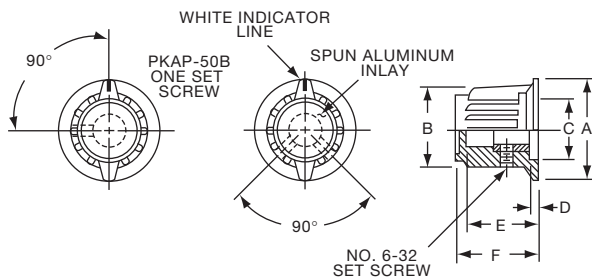

PKA SERIES

PKA50B1/4

PKA90B1/4

Tyco		Ribbed with Line Indicator on Skirt					
Electronics	Alcoswitch	A	B	C	D	E	F
1-1437624-1	PKA50B1/8	.795(20.2)	.580(14.7)	.540(13.7)	.080(2.03)	.450(11.4)	.590(15.0)
1-1437624-0	PKA50B1/4	.795(20.2)	.580(14.7)	.540(13.7)	.080(2.03)	.450(11.4)	.590(15.0)
1-1437624-4	PKA55B1/8	.780(19.8)	.580(14.7)	.475(12.1)	.135(3.43)	.585(14.9)	.675(17.2)
1-1437624-3	PKA55B1/4	.780(19.8)	.580(14.7)	.475(12.1)	.135(3.43)	.585(14.9)	.675(17.2)
1-1437624-5	PKA70B1/4	.980(24.9)	.740(18.8)	.680(17.3)	.118(3.00)	.650(16.5)	.750(19.1)
1-1437624-7	PKA90B1/4	1.375(34.9)	.970(24.6)	.670(17.0)	.195(4.95)	.750(19.1)	.840(21.3)