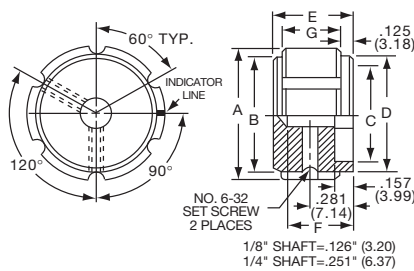

Tyco 6 Flute Design with Indicator Line									
Electronics	Alcoswitch	Color	A	B	C	D	E	F	G
2-1437621-0	KA500A1/8	Natural	.500(12.7)	.430(10.9)	.375(9.53)	.430(10.9)	.625(15.9)	.512(13.0)	.430(10.9)
1-1437621-9	KA500A1/4	Natural	.500(12.7)	.430(10.9)	.375(9.53)	.430(10.9)	.625(15.9)	.512(13.0)	.430(10.9)
2-1437621-2	KA500B1/8	Black	.500(12.7)	.430(10.9)	.375(9.53)	.430(10.9)	.625(15.9)	.512(13.0)	.430(10.9)
2-1437621-1	KA500B1/4	Black	.500(12.7)	.430(10.9)	.375(9.53)	.430(10.9)	.625(15.9)	.512(13.0)	.430(10.9)
2-1437621-3	KA700A1/4	Natural	.750(19.1)	.655(16.6)	.590(15.0)	.655(16.6)	.625(15.9)	.512(13.0)	.430(10.9)
2-1437621-4	KA700B1/4	Black	.750(19.1)	.655(16.6)	.590(15.0)	.655(16.6)	.625(15.9)	.512(13.0)	.430(10.9)
2-1437621-5	KA900A1/4	Natural	.937(23.8)	.817(20.8)	.700(17.8)	.817(20.8)	.625(15.9)	.512(13.0)	.430(10.9)
2-1437621-6	KA900B1/4	Black	.937(23.8)	.817(20.8)	.700(17.8)	.817(20.8)	.625(15.9)	.512(13.0)	.430(10.9)
	KA1250A1/4	Natural	1.25(31.8)	1.11(28.2)	.985(25.0)	1.11(28.2)	.750(19.1)	.630(16.0)	.554(14.1)
1-1437621-8	KA1250B1/4	Black	1.25(31.8)	1.11(28.2)	.985(25.0)	1.11(28.2)	.750(19.1)	.630(16.0)	.554(14.1)