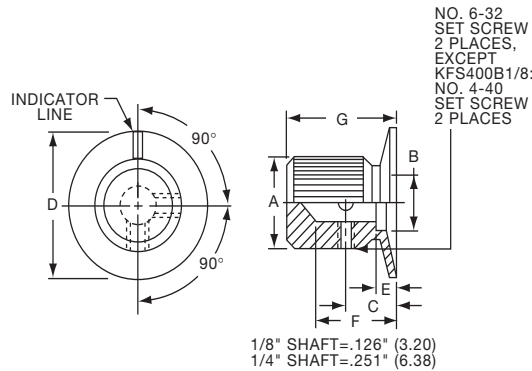

Knobs, Machined Aluminum

KFS SERIES

Tyco			Straight Knurl with Indicator on Skirt						
Electronics	Alcoswitch	Color	A	B	C	D	E	F	G
8-1437621-6	KFS400B1/8	Black Matte	.380(9.65)	.382(9.70)	.256(6.50)	.500(12.7)	.098(2.49)	.469(11.9)	.591(15.0)
8-1437621-8	KFS500B1/8	Black Matte	.500(12.7)	.382(9.70)	.252(6.48)	.630(16.0)	.161(4.09)	.469(11.9)	.630(16.0)
8-1437621-7	KFS500B1/4	Black Matte	.618(15.7)	.280(7.11)	.382(9.70)	1.00(25.4)	.161(4.09)	.630(16.0)	0.811(20.6)
8-1437621-9	KFS600B1/4	Black Matte	.618(15.7)	.280(7.11)	.382(9.70)	1.00(25.4)	.161(4.09)	.630(16.0)	0.811(20.6)

KHF SERIES