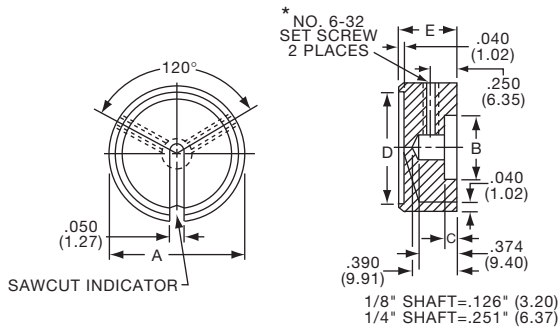

KHF500, 700, 900 1 set screw