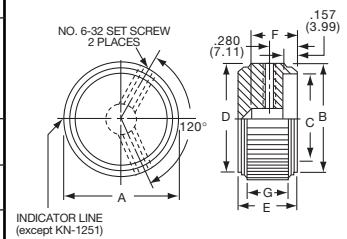

Knobs, Machined Aluminum

KN SERIES

Concentric Set with Straight Knurl with Indicator Lines									
Tyco Electronics	Alcoswitch	Color	A	B	C	D	E	F	G
5-1437622-6	KN5700A1/4	Natural	.750(19.1)	.500(12.7)	.590(15.0)	.700(17.8)	.625(15.9)	1.16(29.5)	.281(7.14)
5-1437622-7	KN5700B1/4	Black	.750(19.1)	.500(12.7)	.590(15.0)	.700(17.8)	.625(15.9)	1.16(29.5)	.281(7.14)