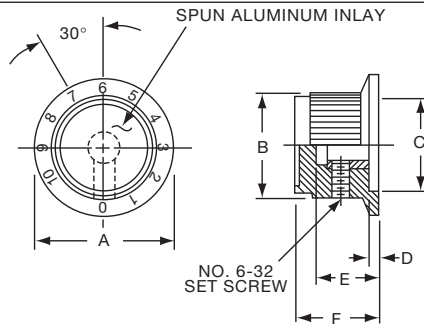

PKD SERIES

		Straight Knurl Skirt w/0-10 Numerals					
Tyco Electronics	Alcoswitch	A	B	C	D	E	F
3-1437624-0	PKD60B101/8	.780(19.8)	.566(14.4)	.487(12.4)	.059(1.5)	.492(12.5)	.563(14.3)
2-1437624-9	PKD60B101/4	.780(19.8)	.566(14.4)	.487(12.4)	.059(1.5)	.492(12.5)	.563(14.3)
3-1437624-2	PKD70B101/4	1.02(25.9)	.750(19.1)	.700(17.8)	.080(2.0)	.490(12.5)	.610(15.5)
2-1437624-6	PKD100B101/4	1.29(32.8)	1.00(25.4)	.865(22.0)	.050(1.3)	.500(12.7)	.590(15.0)

K

P Series

K14