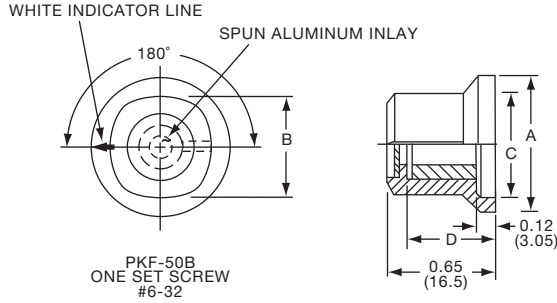

Knobs, Molded Phenolic

PKF SERIES

PKF-50B
ONE SET SCREW
#6-32

Tyco Plain Quadrate with Indicator Line & Arrow					
Electronics	Alcoswitch	A	B	C	D
5-1437624-5	PKF50B1/8	.670(17.0)	.454(11.53)	.570(14.48)	.520(13.2)