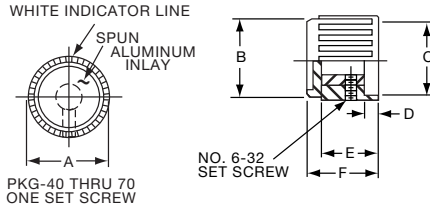

Knobs, Molded Phenolic

PKG SERIES

Tyco		Ribbed with Indicator Line					
Electronics	Alcoswitch	A	B	C	D	E	F
6-1437624-6	PKG60B1/8	.660(16.8)	.615(15.6)	.551(14.0)	.080(2.03)	.430(10.9)	.551(14.0)
6-1437624-5	PKG60B1/4	.660(16.8)	.615(15.6)	.551(14.0)	.080(2.03)	.430(10.9)	.551(14.0)
6-1437624-8	PKG70B1/8	.740(18.8)	.698(17.7)	.591(15.0)	.080(2.03)	.453(11.5)	.559(14.2)
6-1437624-7	PKG70B1/4	.740(18.8)	.698(17.7)	.591(15.0)	.080(2.03)	.453(11.5)	.559(14.2)