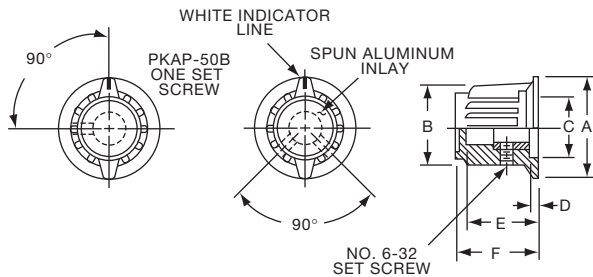

PKA SERIES

PKA50B1/4

PKA90B1/4

Tyco		Ribbed with Line Indicator on Skirt					
Electronics	Alcoswitch	A	B	C	D	E	F
1-1437624-1	PKA50B1/8	.795(20.2)	.580(14.7)	.540(13.7)	.080(2.03)	.450(11.4)	.590(15.0)
1-1437624-0	PKA50B1/4	.795(20.2)	.580(14.7)	.540(13.7)	.080(2.03)	.450(11.4)	.590(15.0)
1-1437624-4	PKA55B1/8	.780(19.8)	.580(14.7)	.475(12.1)	.135(3.43)	.585(14.9)	.675(17.2)
1-1437624-3	PKA55B1/4	.780(19.8)	.580(14.7)	.475(12.1)	.135(3.43)	.585(14.9)	.675(17.2)
1-1437624-5	PKA70B1/4	.980(24.9)	.740(18.8)	.680(17.3)	.118(3.00)	.650(16.5)	.750(19.1)
1-1437624-7	PKA90B1/4	1.375(34.9)	.970(24.6)	.670(17.0)	.195(4.95)	.750(19.1)	.840(21.3)