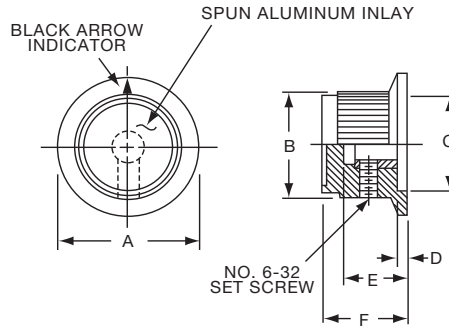

PKD SERIES

		Straight Knurl Aluminum Skirt w/Arrow Indicator					
Tyco Electronics	Alcoswitch	A	B	C	D	E	F
2-1437624-8	PKD60B1/8	.780(19.8)	.566(14.4)	.487(12.4)	.059(1.5)	.492(12.5)	.563(14.3)
2-1437624-7	PKD60B1/4	.780(19.8)	.566(14.4)	.487(12.4)	.059(1.5)	.492(12.5)	.563(14.3)
3-1437624-1	PKD70B1/4	1.02(25.9)	.750(19.1)	.700(17.8)	.080(2.0)	.490(12.5)	.610(15.5)
2-1437624-5	PKD100B1/4	1.29(32.8)	1.00(25.4)	.865(22.0)	.050(1.3)	.500(12.7)	.590(15.0)