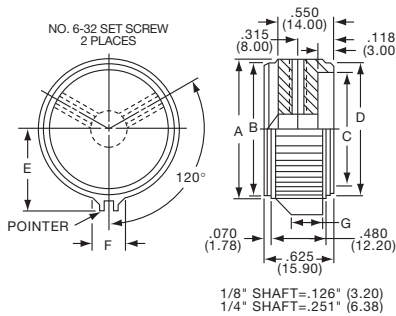

Tyco		Straight Knurl with Pointer and Indicator Line							
Electronics	Alcoswitch	Color	A	B	C	D	E	F	G
9-1437622-1	KPN500A1/8	Natural	.500(12.7)	.445(11.3)	.372(9.45)	.445(11.3)	.368(9.35)	.195(4.95)	.354(8.99)
9-1437622-0	KPN500A1/4	Natural	.500(12.7)	.445(11.3)	.372(9.45)	.445(11.3)	.368(9.35)	.195(4.95)	.354(8.99)
9-1437622-3	KPN500B1/8	Black	.500(12.7)	.445(11.3)	.372(9.45)	.445(11.3)	.368(9.35)	.195(4.95)	.354(8.99)
9-1437622-2	KPN500B1/4	Black	.500(12.7)	.445(11.3)	.372(9.45)	.445(11.3)	.368(9.35)	.195(4.95)	.354(8.99)
9-1437622-5	KPN700A1/4	Natural	.750(19.1)	.695(17.65)	.590(15.0)	.695(17.7)	.515(13.1)	.234(5.94)	.394(10.0)
9-1437622-6	KPN700B1/4	Black	.750(19.1)	.695(17.65)	.590(15.0)	.695(17.7)	.515(13.1)	.234(5.94)	.394(10.0)
9-1437622-7	KPN900A1/4	Natural	.937(23.8)	.882(22.40)	.692(17.6)	.882(22.4)	.630(16.0)	.276(7.01)	.350(8.90)
9-1437622-9	KPN900B1/4	Black	.937(23.8)	.882(22.40)	.692(17.6)	.882(22.4)	.630(16.0)	.276(7.01)	.350(8.90)

KS SERIES