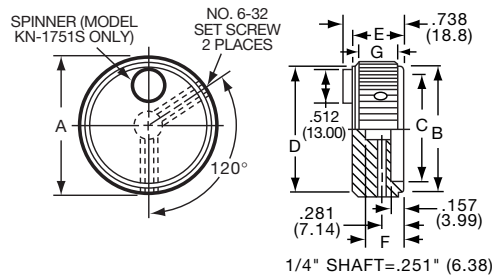

KN SERIES

1/4" SHAFT=.251" (6.38)

Tyco Straight Knurl with & without "Fingertip" Spinner								
Electronics	Alcoswitch	Color	A	B	C	D	E	G
Less Indicator								
3-1437622-2	KN1751A1/4	Natural	1.75(44.5)	1.55(39.4)	1.38(35.1)	1.65(41.9)	.620(15.0)	.508(12.9)
3-1437622-6	KN1751B1/4	Black	1.75(44.5)	1.55(39.4)	1.38(35.1)	1.65(41.9)	.620(15.8)	.508(12.9)
Two Toned								
3-1437622-3	KN1751AB1/4	Ntl. - Blk.	1.75(44.5)	1.55(39.4)	1.38(35.1)	1.65(41.9)	.620(15.8)	.508(12.9)
3-1437622-7	KN1751BA1/4	Blk. - Natural	1.75(44.5)	1.55(39.4)	1.38(35.1)	1.65(41.9)	.620(15.8)	.508(12.9)
With Indicator								
3-1437622-5	KN1750A1/4	Natural	1.75(44.5)	1.55(39.4)	1.38(35.1)	1.65(41.9)	.620(15.8)	.508(12.9)
3-1437622-1	KN1750B1/4	Black	1.75(44.5)	1.55(39.4)	1.38(35.1)	1.65(41.9)	.620(15.8)	.508(12.9)
With Spinner/Less Indicator								
3-1437622-5	KN1751AS1/4	Natural	1.75(44.5)	1.55(39.4)	1.38(35.1)	1.65(41.9)	.620(15.8)	.508(12.9)
3-1437622-8	KN1751BS1/4	Black	1.75(44.5)	1.55(39.4)	1.38(35.1)	1.65(41.9)	.620(15.8)	.508(12.9)

K

K Series

K8