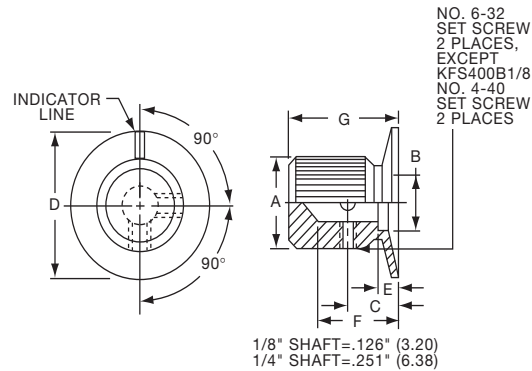

Knobs, Machined Aluminum

KFS SERIES