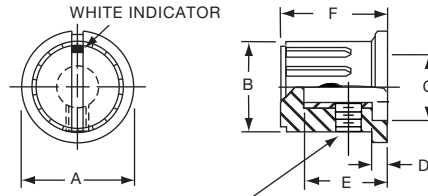

PKX SERIES

(1) 6-32 SET SCREW EXCEPT PKX-50B, (1) 4-40

Tyco Ribbed Body, Matte Finish with White Square Indicator on Top							
Electronics	Alcoswitch	A	B	C	D	E	F
1-1437625-5	PKX50B1/8	.590(15.0)	.472(12.0)	.374(9.49)	.059(1.50)	.463(11.76)	.551(14.0)
1-1437625-4	PKX50B1/4	.590(15.0)	.472(12.0)	.374(9.49)	.059(1.50)	.463(11.76)	.551(14.0)
1-1437625-7	PKX60B1/8	.787(20.0)	.625(15.9)	.472(12.0)	.078(1.98)	.510(13.0)	.598(15.2)
1-1437625-6	PKX60B1/4	.787(20.0)	.625(15.9)	.472(12.0)	.078(1.98)	.510(13.0)	.598(15.2)