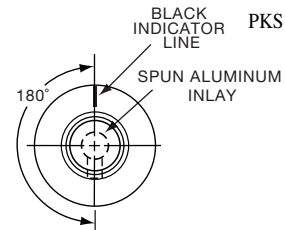

Knobs, Molded Phenolic

PKS SERIES

		Straight Knurl with Indicator Line on Skirt					
Tyco Electronics	Alcoswitch	A	B	C	D	E	F
9-1437624-5	PKS1104B1/4	1.12(28.5)	.567(14.4)	.620(15.8)	.090(2.29)	.510(12.95)	.670(17.0)

PKS SERIES

		Straight Knurl Aluminum Skirt Has Line or 0-9 Numbers						
Tyco Electronics	Alcoswitch	A	B	C	D	E	F	Marking
9-1437624-4	PKS1103B101/4	1.17(29.6)	.571(14.5)	.620(15.7)	.098(2.49)	.516(13.1)	.670(17.0)	Numbers
9-1437624-7	PKS1106B1/4	1.17(29.6)	.571(14.5)	.618(15.7)	.098(2.49)	.516(13.1)	.670(17.0)	Line
9-1437624-6	PKS1105B101/4	1.17(29.6)	.571(14.5)	.618(15.7)	.098(2.49)	.516(13.1)	.670(17.0)	Numbers

PKS SERIES

SPUN ALUMINUM INLAY

		Choice of Indicator Line or 0-9, 0-10, -5+5 Numerals						
Tyco Electronics	Alcoswitch	A	B	C	D	E	F	Marking
1437625-1	PKS1132B51/4	1.18(30.0)	.551(14.0)	.551(14.0)	.118(30.0)	.615(15.62)	.748(19.0)	+5-0-5
1437625-2	PKS1132B91/4	1.18(30.0)	.551(14.0)	.551(14.0)	.118(30.0)	.615(15.62)	.748(19.0)	0-9
9-1437624-9	PKS1132B101/4	1.18(30.0)	.551(14.0)	.551(14.0)	.118(30.0)	.615(15.62)	.748(19.0)	0-10
9-1437624-8	*PKS1132B1/4	1.18(30.0)	.551(14.0)	.551(14.0)	.118(30.0)	.615(15.62)	.748(19.0)	Indicator Line

*1 Set screw 180° from indicator line.