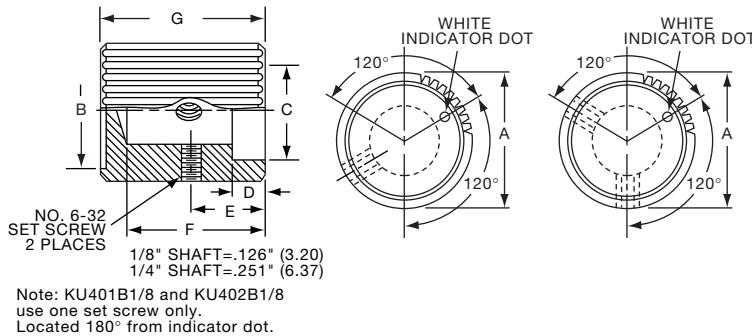

KS900B1/4

K
Series

K10

Knobs, Machined Aluminum

KT SERIES

KT500A1/4

KT700A1/4

Tyco		Square Serration with Indicator Line							
Electronics	Alcoswitch	Color	A	B	C	D	E	F	G
1-1437623-2	KT500A1/4	Natural	.500(12.7)	.430(10.9)	.375(9.53)	.430(10.9)	.280(7.11)	.510(13.0)	.630(16.0)
1-1437623-4	KT500B1/8	Black	.500(12.7)	.430(10.9)	.375(9.53)	.430(10.9)	.280(7.11)	.510(13.0)	.630(16.0)
1-1437623-3	KT500B1/4	Black	.500(12.7)	.430(10.9)	.375(9.53)	.430(10.9)	.280(7.11)	.510(13.0)	.630(16.0)
1-1437623-6	KT700A1/4	Natural	.740(18.8)	.650(16.5)	.590(15.0)	.650(16.5)	.280(7.11)	.510(13.0)	.630(16.0)
1-1437623-7	KT700B1/4	Black	.740(18.8)	.650(16.5)	.590(15.0)	.650(16.5)	.280(7.11)	.510(13.0)	.630(16.0)
1-1437623-8	KT900A1/4	Natural	.940(23.9)	.816(20.7)	.710(18.0)	.816(20.7)	.280(7.11)	.510(13.0)	.630(16.0)
1-1437623-9	KT900B1/4	Black	.940(23.9)	.816(20.7)	.710(18.0)	.816(20.7)	.280(7.11)	.510(13.0)	.630(16.0)