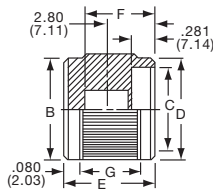

KN SERIES

KN501A1/4

NO. 6-32 SET SCREW 2 PLACES
1/8" SHAFT=.126" (3.20)
1/4" SHAFT=.251" (6.38)

ARROW INDICATOR

Tyco Straight Knurl with Arrowhead Indicator								
Electronics	Alcoswitch	Color	A	B	C	D	E	G
5-1437622-1	KN501A1/8	Natural	.500(12.7)	.445(11.3)	.374(9.50)	.445(11.3)	.625(15.9)	.512(13.0)
5-1437622-0	KN501A1/4	Natural	.500(12.7)	.445(11.3)	.374(9.50)	.445(11.3)	.625(15.9)	.512(13.0)
5-1437622-3	KN501B1/8	Black	.500(12.7)	.445(11.3)	.374(9.50)	.445(11.3)	.625(15.9)	.512(13.0)
5-1437622-2	KN501B1/4	Black	.500(12.7)	.445(11.3)	.374(9.50)	.445(11.3)	.625(15.9)	.512(13.0)
6-1437622-2	KN701A1/4	Natural	.750(19.1)	.695(17.7)	.590(15.0)	.695(17.7)	.625(15.9)	.512(13.0)
6-1437622-3	KN701B1/4	Black	.750(19.1)	.695(17.7)	.590(15.0)	.695(17.7)	.625(15.9)	.512(13.0)
Two Toned			Body-Top					
5-1437622-5	KN501BA1/8	Blk. - Ntl.	.500(12.7)	.445(11.3)	.374(9.50)	.445(11.3)	.625(15.9)	.512(13.0)
5-1437622-4	KN501BA1/4	Blk. - Ntl.	.500(12.7)	.445(11.3)	.374(9.50)	.445(11.3)	.625(15.9)	.512(13.0)
6-1437622-5	KN701BA1/8	Blk. - Ntl.	.750(19.1)	.695(17.7)	.590(15.0)	.695(17.7)	.625(15.9)	.512(13.0)
6-1437622-4	KN701BA1/4	Blk. - Ntl.	.750(19.1)	.695(17.7)	.590(15.0)	.695(17.7)	.625(15.9)	.512(13.0)