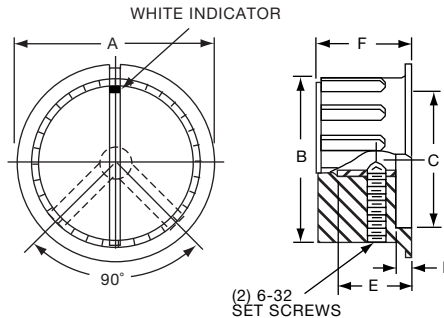

PKX SERIES

(2) 6-32 SET SCREWS

Tyco Ribbed Body, Matte Finish with White Square Indicator on Top							
Electronics	Alcoswitch	A	B	C	D	E	F
1-1437625-1	PKX100B1/4	1.17(29.7)	.970(24.6)	.780(19.81)	.114(2.90)	.570(14.48)	.674(17.12)
1-1437625-2	PKX110B1/4	1.37(34.8)	1.120(28.45)	.940(23.88)	.100(2.54)	.527(13.38)	.705(17.91)
1-1437625-3	PKX130B1/4	1.57(40.0)	1.308(33.22)	1.09(27.6)	.118(3.00)	.623(15.82)	.750(19.05)

K

P Series