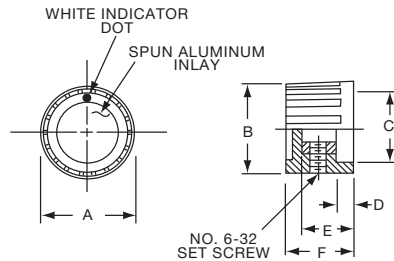

PK SERIES

Tyco		Serrated with Dot Indicator on Top					
Electronics	Alcoswitch	A	B	C	D	E	F
1437624-4	PK1100B1/8	.700(17.8)	.643(16.3)	.565(14.35)	.125(3.18)	.453(11.51)	.530(13.5)

K

P Series