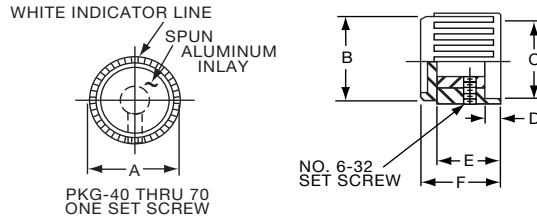

PKG SERIES

PKG-40 THRU 70
ONE SET SCREW

NO. 6-32
SET SCREW

Tyco Ribbed with Indicator Line							
Electronics	Alcoswitch	A	B	C	D	E	F
5-1437624-9	*PKG40B1/8	.437(11.1)	.410(10.4)	.304(7.72)	.079(2.00)	.385(9.78)	.472(12.0)
6-1437624-1	PKG50B1/8	.551(14.0)	.500(12.7)	.442(10.7)	.056(1.42)	.395(10.03)	.512(13.0)
6-1437624-0	PKG50B1/4	.551(14.0)	.500(12.7)	.442(10.7)	.056(1.42)	.395(10.03)	.512(13.0)

*Note: Knob uses #4-40 set screw