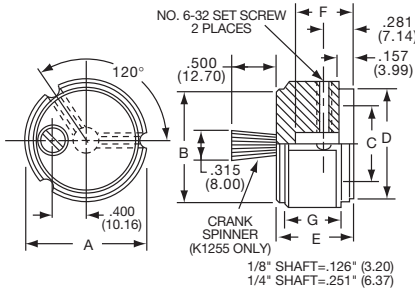

Knobs, Machined Aluminum

K SERIES

Tyco 3 Flute Design with and without Indicator Line									
Electronics	Alcoswitch	Color	A	B	C	D	E	F	G
1437621-7	K500A1/8	Natural	.500(12.7)	.430(10.9)	.374(9.50)	.430(10.9)	.625(15.9)	.429(10.9)	.512(13.0)
1437621-6	K500A1/4	Natural	.500(12.7)	.430(10.9)	.374(9.50)	.430(10.9)	.625(15.9)	.429(10.9)	.512(13.0)
1437621-9	K500B1/8	Black	.500(12.7)	.430(10.9)	.374(9.50)	.430(10.9)	.625(15.9)	.429(10.9)	.512(13.0)
1437621-8	K500B1/4	Black	.500(12.7)	.430(10.9)	.374(9.50)	.430(10.9)	.625(15.9)	.429(10.9)	.512(13.0)
1-1437621-0	K700A1/4	Natural	.740(18.8)	.655(16.6)	.591(15.0)	.655(16.6)	.625(15.9)	.429(10.9)	.512(13.0)
1-1437621-1	K700B1/4	Black	.740(18.8)	.655(16.6)	.591(15.0)	.655(16.6)	.625(15.9)	.429(10.9)	.512(13.0)
1-1437621-3	K900A1/4	Natural	.937(23.8)	.817(20.8)	.709(18.0)	.817(20.8)	.625(15.9)	.429(10.9)	.512(13.0)
1-1437621-4	K900B1/4	Black	.937(23.8)	.817(20.8)	.709(18.0)	.817(20.8)	.625(15.9)	.429(10.9)	.512(13.0)
1437621-2	K1250A1/4	Natural	1.25(31.8)	1.11(28.2)	.984(25.0)	1.11(28.2)	.750(19.1)	.554(14.1)	.630(16.00)
1437621-3	K1250B1/4	Black	1.25(31.8)	1.11(28.2)	.984(25.0)	1.11(28.2)	.750(19.1)	.554(14.1)	.630(16.00)
Less Indicator									
1437621-4	K1251B1/4	Black	1.25(31.8)	1.11(28.2)	.984(25.0)	1.11(28.2)	.750(19.1)	.554(14.1)	.630(16.00)
With Crank Spinner + Less Indicator									
	K1255A1/4	Natural	1.25(21.8)	1.11(28.2)	.984(25.0)	1.11(28.2)	.750(19.1)	.554(14.1)	.630(16.00)
1437621-5	K1255B1/4	Black	1.25(31.8)	1.11(28.2)	.984(25.0)	1.11(28.2)	.750(19.1)	.554(14.1)	.630(16.00)

KA SERIES