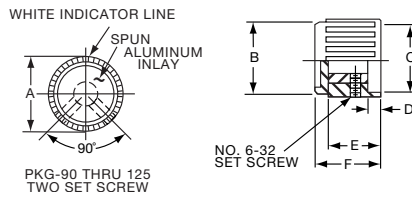

PKG SERIES

Tyco		Ribbed with Indicator Line					
Electronics	Alcoswitch	A	B	C	D	E	F
7-1437624-0	PKG90B1/8	.862(21.9)	.811(20.6)	.710(18.0)	.080(2.03)	.450(11.4)	.550(13.97)
6-1437624-9	PKG90B1/4	.862(21.9)	.811(20.6)	.710(18.0)	.080(2.03)	.450(11.4)	.550(13.97)
5-1437624-7	PKG100B1/4	1.055(26.80)	1.01(25.5)	.920(23.4)	.080(2.03)	.430(10.9)	.555(14.1)
5-1437624-8	PKG125B1/4	1.248(31.70)	1.20(30.4)	.690(17.5)	.080(2.03)	.430(10.9)	.565(14.4)