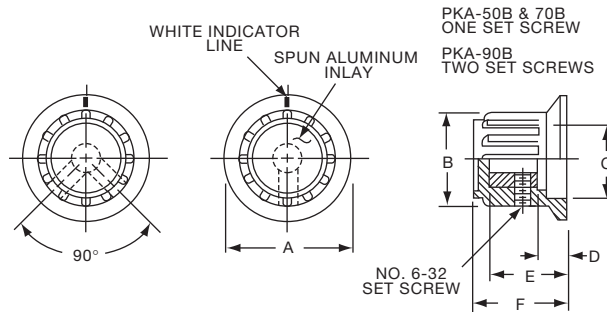

Knobs, Molded Phenolic

PKA SERIES

Tyco		Ribbed with Line Indicator on Skirt					
Electronics	Alcoswitch	A	B	C	D	E	F
1-1437624-1	PKA50B1/8	.795(20.2)	.580(14.7)	.540(13.7)	.080(2.03)	.450(11.4)	.590(15.0)
1-1437624-0	PKA50B1/4	.795(20.2)	.580(14.7)	.540(13.7)	.080(2.03)	.450(11.4)	.590(15.0)
1-1437624-4	PKA55B1/8	.780(19.8)	.580(14.7)	.475(12.1)	.135(3.43)	.585(14.9)	.675(17.2)
1-1437624-3	PKA55B1/4	.780(19.8)	.580(14.7)	.475(12.1)	.135(3.43)	.585(14.9)	.675(17.2)
1-1437624-5	PKA70B1/4	.980(24.9)	.740(18.8)	.680(17.3)	.118(3.00)	.650(16.5)	.750(19.1)
1-1437624-7	PKA90B1/4	1.375(34.9)	.970(24.6)	.670(17.0)	.195(4.95)	.750(19.1)	.840(21.3)