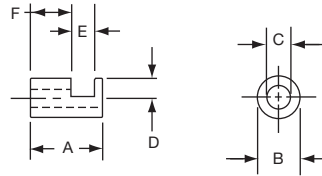

Knob Accessories

ACCESSORIES

Tyco		Shaft Hole Size Adaptors					
Electronics	Alcoswitch	A	B	C	D	E	F
9-1437627-6	KR1 (1/4"TO1/8")	.374(9.50)	.250(6.35)	.128(3.25)	.122(3.10)	.217(5.51)	.122(3.10)
9-1437627-7	KR2 (1/4"TO3/16")	.375(9.53)	.250(6.35)	.190(4.83)	.122(3.10)	.216(5.49)	.123(3.12)
9-1437627-8	KR3 (1/4"TO4MM)	.375(9.53)	.248(6.30)	.161(4.09)	.122(3.10)	.216(5.49)	.123(3.12)