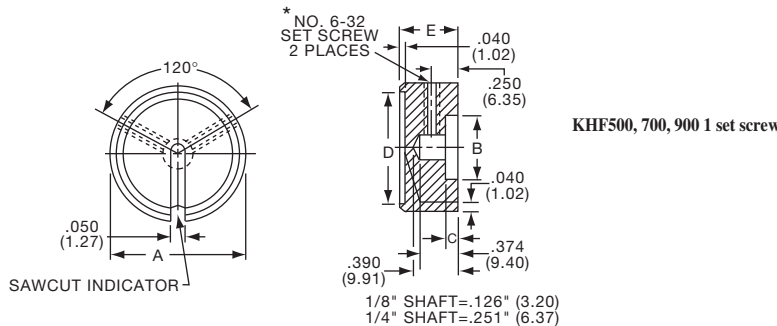

Knobs, Machined Aluminum

KFS SERIES

Tyco			Straight Knurl with Indicator on Skirt						
Electronics	Alcoswitch	Color	A	B	C	D	E	F	G
8-1437621-6	KFS400B1/8	Black Matte	.380(9.65)	.382(9.70)	.256(6.50)	.500(12.7)	.098(2.49)	.469(11.9)	.591(15.0)
8-1437621-8	KFS500B1/8	Black Matte	.500(12.7)	.382(9.70)	.252(6.48)	.630(16.0)	.161(4.09)	.469(11.9)	.630(16.0)
8-1437621-7	KFS500B1/4	Black Matte	.618(15.7)	.280(7.11)	.382(9.70)	1.00(25.4)	.161(4.09)	.630(16.0)	0.811(20.6)
8-1437621-9	KFS600B1/4	Black Matte	.618(15.7)	.280(7.11)	.382(9.70)	1.00(25.4)	.161(4.09)	.630(16.0)	0.811(20.6)

KHF SERIES

Tyco			Plain Body with Top and Side Sawcut Indicator				
Electronics	Alcoswitch	Color	A	B	C	D	E
9-1437621-1	KHF500A1/4	Natural	.500(12.7)	.374(9.50)	.118(3.00)	.342(8.69)	.563(14.3)
9-1437621-2	KHF700A1/4	Natural	.740(18.8)	.590(15.0)	.118(3.00)	.592(15.0)	.563(14.3)
9-1437621-3	KHF900A1/4	Natural	.937(23.8)	.708(18.0)	.118(3.00)	.779(19.8)	.563(14.3)
*9-1437621-0	KHF1250A1/4	Natural	1.23(31.8)	.984(25.0)	.118(3.00)	1.08(27.5)	.563(14.3)

KLN SERIES