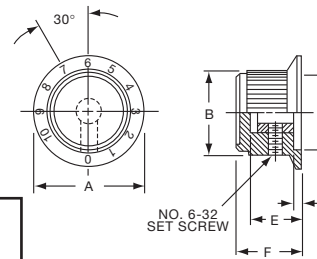

Knobs, Molded Phenolic

PKDT SERIES

Tyco Black Spin Cap with "Diamond Cut" and Arrow Indicator							
Electronics	Alcoswitch	A	B	C	D	E	F
3-1437624-9	PKDT70B1/4	1.03(26.0)	.738(18.8)	.720(18.3)	.098(2.49)	.500(12.7)	.635(16.1)
3-1437624-3	PKDT100B1/4	1.29(32.8)	1.02(25.9)	.860(21.8)	.042(1.07)	.500(12.7)	.638(16.2)

PKDT SERIES

Tyco Black Spin Cap with "Diamond Cut" & 0-10 Numerals							
Electronics	Alcoswitch	A	B	C	D	E	F
3-1437624-8	PKDT60B101/8	.778(19.8)	.605(15.4)	.560(12.5)	.060(1.53)	.392(9.96)	.562(14.3)
4-1437624-0	PKDT70B101/4	1.03(26.0)	.738(18.8)	.720(18.3)	.098(2.49)	.500(12.7)	.635(16.1)
3-1437624-4	PKDT100B101/4	1.29(32.8)	1.02(25.9)	.860(21.8)	.042(1.07)	.500(12.7)	.638(16.2)

PKE SERIES

Tyco Fluted with Indicator Line					
Electronics	Alcoswitch	A	B	C	E
4-1437624-4	PKE60B1/8	.626(15.9)	.472(12.0)	.091(2.31)	.394(10.0)
4-1437624-3	PKE60B1/4	.626(15.9)	.472(12.0)	.091(2.31)	.394(10.0)
4-1437624-5	PKE90B1/4	.890(22.6)	.724(18.4)	.098(2.49)	.480(12.2)

PKES SERIES

Tyco Fluted with Skirt and Indicator Line							
Electronics	Alcoswitch	A	B	C	D	E	F
5-1437624-1	PKES60B1/8	.748(19.0)	.618(15.7)	.460(11.7)	.090(2.29)	.370(9.40)	.470(11.9)
5-1437624-0	PKES60B1/4	.748(19.0)	.618(15.7)	.460(11.7)	.090(2.29)	.370(9.40)	.470(11.9)
5-1437624-2	PKES70B1/4	.855(21.7)	.744(18.9)	.705(17.9)	.080(2.03)	.421(10.7)	.526(13.4)
5-1437624-3	PKES90B1/4	1.01(25.7)	.889(22.6)	.846(21.5)	.079(2.01)	.421(10.7)	.570(14.5)
4-1437624-6	PKES120B1/4	1.30(32.9)	1.16(29.5)	1.02(25.9)	.118(3.00)	.500(12.7)	.628(16.0)
4-1437624-7	PKES140B1/4	1.50(38.1)	1.37(34.9)	1.22(30.9)	.118(3.00)	.540(13.7)	.693(17.6)
4-1437624-8	PKES150B1/4	1.77(44.9)	1.55(39.4)	1.41(35.9)	.118(3.00)	.733(18.6)	.831(21.1)