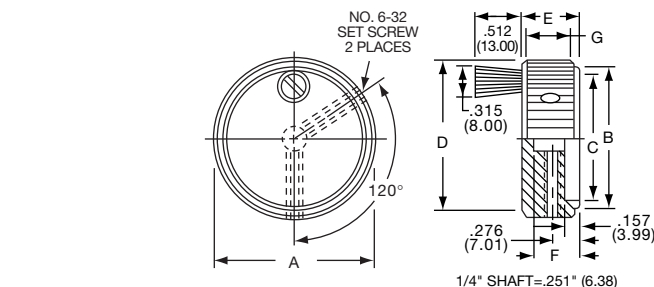

KN SERIES

KN500A1/4

KN900BA1/4

KN SERIES

KN1755BS1/4

Straight Knurl with "Crank" Spinner									
Tyco Electronics	Alcoswitch	Color Body-Top/Spin	A	B	C	D	E	F	G
4-1437622-1	KN1755AS1/4	Natural	1.76(44.7)	1.56(39.5)	.138(35.0)	1.65(41.8)	.630(16.0)	.512(13.0)	.492(12.5)
4-1437622-1	KN1755BS1/4	Black	1.76(44.7)	1.56(39.5)	.138(35.0)	1.65(41.8)	.630(16.0)	.512(13.0)	.492(12.5)
3-1437622-9	KN1755ABS1/4	Ntl.-Blk./Blk.	1.76(44.7)	1.56(39.5)	1.38(35.0)	1.65(41.8)	.630(16.0)	.512(13.0)	.492(12.5)
4-1437622-0	KN1755BAS1/4	Blk.-Ntl. Blk.	1.76(44.7)	1.56(39.5)	1.38(35.0)	1.65(41.8)	.630(16.0)	.512(13.0)	.492(12.5)