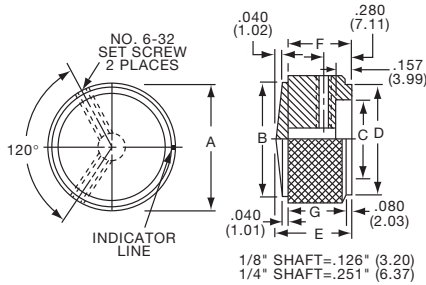

Knobs, Machined Aluminum

KD SERIES

		Diamond Knurl with Indicator Line							
Tyco	Alcoswitch	Color	A	B	C	D	E	F	G
7-1437621-1	KD500A1/8	Natural	.500(12.7)	.430(10.9)	.380(9.65)	.430(10.9)	.630(16.0)	.510(13.0)	.470(11.9)
7-1437621-0	KD500A1/4	Natural	.500(12.7)	.430(10.9)	.380(9.65)	.430(10.9)	.630(16.0)	.510(13.0)	.470(11.9)
7-1437621-3	KD500B1/8	Black	.500(12.7)	.430(10.9)	.380(9.65)	.430(10.9)	.630(16.0)	.510(13.0)	.470(11.9)
7-1437621-2	KD500B1/4	Black	.500(12.7)	.430(10.9)	.380(9.65)	.430(10.9)	.630(16.0)	.510(13.0)	.470(11.9)
7-1437621-4	KD700A1/4	Natural	.750(19.1)	.660(16.8)	.590(15.0)	.660(16.8)	.630(16.0)	.510(13.0)	.470(11.9)
7-1437621-5	KD700B1/4	Black	.750(19.1)	.660(16.8)	.590(15.0)	.660(16.8)	.630(16.0)	.510(13.0)	.470(11.9)
7-1437621-6	KD900A1/4	Natural	.940(23.9)	.820(20.8)	.710(18.0)	.820(20.8)	.630(16.0)	.510(13.0)	.470(11.9)
7-1437621-7	KD900B1/4	Black	.940(23.9)	.820(20.8)	.710(18.0)	.820(20.8)	.630(16.0)	.510(13.0)	.470(11.9)
6-1437621-8	KD1250A1/4	Natural	1.25(31.8)	1.11(28.2)	.980(24.9)	1.11(28.2)	.750(19.1)	.630(16.0)	.590(15.0)
6-1437621-9	KD1250B1/4	Black	1.25(31.8)	1.11(28.2)	.980(24.9)	1.11(28.2)	.750(19.1)	.630(16.0)	.590(15.0)

KE SERIES