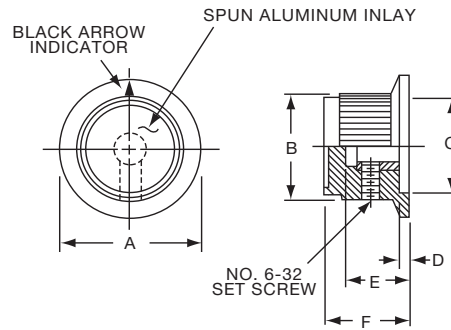

PKD SERIES

		Straight Knurl Aluminum Skirt w/Arrow Indicator					
Tyco Electronics	Alcoswitch	A	B	C	D	E	F
2-1437624-8	PKD60B1/8	.780(19.8)	.566(14.4)	.487(12.4)	.059(1.5)	.492(12.5)	.563(14.3)
2-1437624-7	PKD60B1/4	.780(19.8)	.566(14.4)	.487(12.4)	.059(1.5)	.492(12.5)	.563(14.3)
3-1437624-1	PKD70B1/4	1.02(25.9)	.750(19.1)	.700(17.8)	.080(2.0)	.490(12.5)	.610(15.5)
2-1437624-5	PKD100B1/4	1.29(32.8)	1.00(25.4)	.865(22.0)	.050(1.3)	.500(12.7)	.590(15.0)