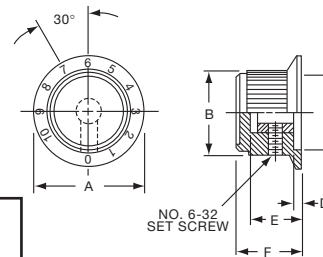

PKDT SERIES

Tyco Black Spin Cap with "Diamond Cut" and Arrow Indicator							
Electronics	Alcoswitch	A	B	C	D	E	F
3-1437624-9	PKDT70B1/4	1.03(26.0)	.738(18.8)	.720(18.3)	.098(2.49)	.500(12.7)	.635(16.1)
3-1437624-3	PKDT100B1/4	1.29(32.8)	1.02(25.9)	.860(21.8)	.042(1.07)	.500(12.7)	.638(16.2)

PKDT SERIES

Tyco Black Spin Cap with "Diamond Cut" & 0-10 Numerals							
Electronics	Alcoswitch	A	B	C	D	E	F
3-1437624-8	PKDT60B101/8	.778(19.8)	.605(15.4)	.560(12.5)	.060(1.53)	.392(9.96)	.562(14.3)
4-1437624-0	PKDT70B101/4	1.03(26.0)	.738(18.8)	.720(18.3)	.098(2.49)	.500(12.7)	.635(16.1)
3-1437624-4	PKDT100B101/4	1.29(32.8)	1.02(25.9)	.860(21.8)	.042(1.07)	.500(12.7)	.638(16.2)