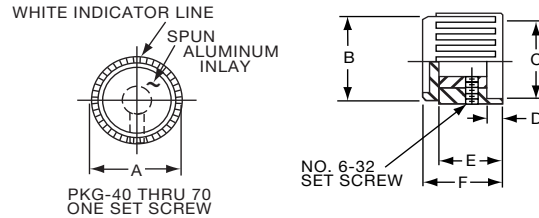

PKG SERIES

Tyco		Ribbed with Indicator Line					
Electronics	Alcoswitch	A	B	C	D	E	F
5-1437624-9	*PKG40B1/8	.437(11.1)	.410(10.4)	.304(7.72)	.079(2.00)	.385(9.78)	.472(12.0)
6-1437624-1	PKG50B1/8	.551(14.0)	.500(12.7)	.442(10.7)	.056(1.42)	.395(10.03)	.512(13.0)
6-1437624-0	PKG50B1/4	.551(14.0)	.500(12.7)	.442(10.7)	.056(1.42)	.395(10.03)	.512(13.0)

*Note: Knob uses #4-40 set screw