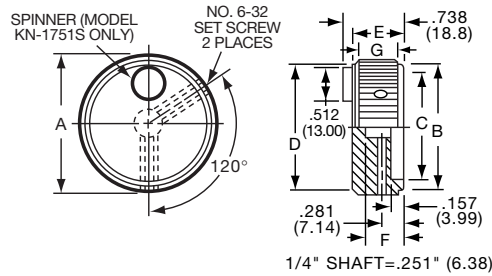

KN SERIES

Tyco Straight Knurl with & without "Fingertip" Spinner										
Electronics	Alcoswitch	Color	A	B	C	D	E	F	G	
Less Indicator										
3-1437622-2	KN1751A1/4	Natural	1.75(44.5)	1.55(39.4)	1.38(35.1)	1.65(41.9)	.620(15.0)	.508(12.9)	.480(12.2)	
3-1437622-6	KN1751B1/4	Black	1.75(44.5)	1.55(39.4)	1.38(35.1)	1.65(41.9)	.620(15.8)	.508(12.9)	.480(12.2)	
Two Toned			Body - Top							
3-1437622-3	KN1751AB1/4	Ntl. - Blk.	1.75(44.5)	1.55(39.4)	1.38(35.1)	1.65(41.9)	.620(15.8)	.508(12.9)	.480(12.2)	
3-1437622-7	KN1751BA1/4	Blk. - Natural	1.75(44.5)	1.55(39.4)	1.38(35.1)	1.65(41.9)	.620(15.8)	.508(12.9)	.480(12.2)	
With Indicator										
3-1437622-5	KN1750A1/4	Natural	1.75(44.5)	1.55(39.4)	1.38(35.1)	1.65(41.9)	.620(15.8)	.508(12.9)	.480(12.2)	
3-1437622-1	KN1750B1/4	Black	1.75(44.5)	1.55(39.4)	1.38(35.1)	1.65(41.9)	.620(15.8)	.508(12.9)	.480(12.2)	
With Spinner/Less Indicator										
3-1437622-5	KN1751AS1/4	Natural	1.75(44.5)	1.55(39.4)	1.38(35.1)	1.65(41.9)	.620(15.8)	.508(12.9)	.480(12.2)	
3-1437622-8	KN1751BS1/4	Black	1.75(44.5)	1.55(39.4)	1.38(35.1)	1.65(41.9)	.620(15.8)	.508(12.9)	.480(12.2)	

K

K Series

K8