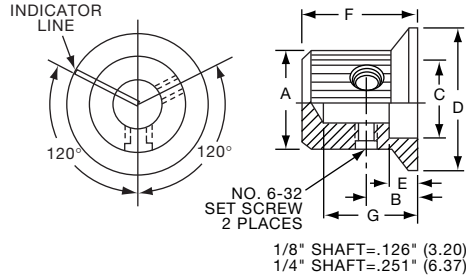

Knobs, Machined Aluminum

KLNS SERIES

Tyco Straight Knurl with Indicator Line on Top, Side and Skirt									
Electronics	Alcoswitch	Color	A	B	C	D	E	F	G
1-1437622-6	KLNS500A1/8	Natural	.500(12.7)	.280(7.11)	.380(9.65)	.750(19.0)	.160(4.07)	.630(16.0)	.510(13.0)
1-1437622-5	KLNS500A1/4	Natural	.500(12.7)	.280(7.11)	.380(9.65)	.750(19.0)	.160(4.07)	.630(16.0)	.510(13.0)
1-1437622-8	KLNS500B1/8	Black	.500(12.7)	.280(7.11)	.380(9.65)	.750(19.0)	.160(4.07)	.630(16.0)	.510(13.0)
1-1437622-7	KLNS500B1/4	Black	.500(12.7)	.280(7.11)	.380(9.65)	.750(19.0)	.160(4.07)	.630(16.0)	.510(13.0)
2-1437622-0	KLNS700A1/4	Natural	.750(19.0)	.280(7.11)	.590(14.9)	1.13(28.7)	.160(4.07)	.630(16.0)	.510(13.0)
2-1437622-1	KLNS700B1/4	Black	.750(19.0)	.280(7.11)	.590(14.9)	1.13(28.7)	.160(4.07)	.630(16.0)	.510(13.0)
2-1437622-2	KLNS900A1/4	Natural	.940(23.9)	.280(7.11)	.710(18.0)	1.40(35.5)	.160(4.07)	.630(16.0)	.510(13.0)
2-1437622-3	KLNS900B1/4	Black	.940(23.9)	.280(7.11)	.710(18.0)	1.40(35.5)	.160(4.07)	.630(16.0)	.510(13.0)

KN SERIES

NO. 6-32 SET SCREW 2 PLACES
1/8" SHAFT=.126" (3.20)
1/4" SHAFT=.251" (6.38)

Tyco Straight Knurl with Arrowhead Indicator										
Electronics	Alcoswitch	Color	A	B	C	D	E	F	G	
5-1437622-1	KN501A1/8	Natural	.500(12.7)	.445(11.3)	.374(9.50)	.445(11.3)	.625(15.9)	.512(13.0)	.456(11.58)	
5-1437622-0	KN501A1/4	Natural	.500(12.7)	.445(11.3)	.374(9.50)	.445(11.3)	.625(15.9)	.512(13.0)	.456(11.58)	
5-1437622-3	KN501B1/8	Black	.500(12.7)	.445(11.3)	.374(9.50)	.445(11.3)	.625(15.9)	.512(13.0)	.456(11.58)	
5-1437622-2	KN501B1/4	Black	.500(12.7)	.445(11.3)	.374(9.50)	.445(11.3)	.625(15.9)	.512(13.0)	.456(11.58)	
6-1437622-2	KN701A1/4	Natural	.750(19.1)	.695(17.7)	.590(15.0)	.695(17.7)	.625(15.9)	.512(13.0)	.456(11.58)	
6-1437622-3	KN701B1/4	Black	.750(19.1)	.695(17.7)	.590(15.0)	.695(17.7)	.625(15.9)	.512(13.0)	.456(11.58)	
Two Toned			Body-Top							
5-1437622-5	KN501BA1/8	Blk. - Ntl.	.500(12.7)	.445(11.3)	.374(9.50)	.445(11.3)	.625(15.9)	.512(13.0)	.456(11.58)	
5-1437622-4	KN501BA1/4	Blk. - Ntl.	.500(12.7)	.445(11.3)	.374(9.50)	.445(11.3)	.625(15.9)	.512(13.0)	.456(11.58)	
6-1437622-5	KN701BA1/8	Blk. - Ntl.	.750(19.1)	.695(17.7)	.590(15.0)	.695(17.7)	.625(15.9)	.512(13.0)	.456(11.58)	
6-1437622-4	KN701BA1/4	Blk. - Ntl.	.750(19.1)	.695(17.7)	.590(15.0)	.695(17.7)	.625(15.9)	.512(13.0)	.456(11.58)