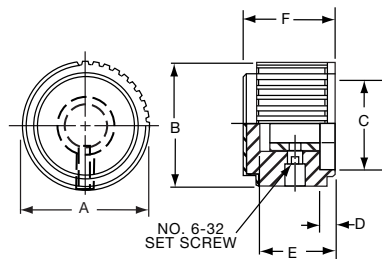

PKNT SERIES

Black Spin Cap with "Diamond Cut" Less Indicator							
Tyco							
Electronics	Alcoswitch	A	B	C	D	E	F
8-1437624-6	PKNT60B1/8	.591(15.0)	.579(14.7)	.394(10.0)	.079(2.01)	.394(10.0)	.472(11.9)
8-1437624-5	PKNT60B1/4	.591(15.0)	.579(14.7)	.394(10.0)	.079(2.01)	.394(10.0)	.472(11.9)
8-1437624-7	PKNT70B1/4	.787(19.9)	.764(19.4)	.571(14.5)	.098(2.49)	.492(12.5)	.591(14.7)
8-1437624-8	PKNT90B1/4	.984(25.0)	.957(24.3)	.748(19.0)	.098(2.49)	.591(15.0)	.689(17.5)