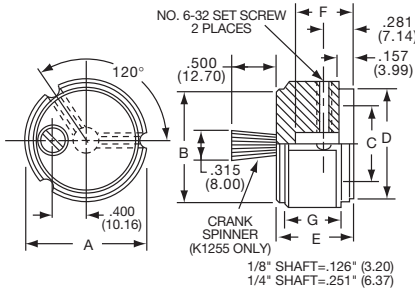

Knobs, Machined Aluminum

K SERIES

Tyco 3 Flute Design with and without Indicator Line									
Electronics	Alcoswitch	Color	A	B	C	D	E	F	G
1437621-7	K500A1/8	Natural	.500(12.7)	.430(10.9)	.374(9.50)	.430(10.9)	.625(15.9)	.429(10.9)	.512(13.0)
1437621-6	K500A1/4	Natural	.500(12.7)	.430(10.9)	.374(9.50)	.430(10.9)	.625(15.9)	.429(10.9)	.512(13.0)
1437621-9	K500B1/8	Black	.500(12.7)	.430(10.9)	.374(9.50)	.430(10.9)	.625(15.9)	.429(10.9)	.512(13.0)
1437621-8	K500B1/4	Black	.500(12.7)	.430(10.9)	.374(9.50)	.430(10.9)	.625(15.9)	.429(10.9)	.512(13.0)
1-1437621-0	K700A1/4	Natural	.740(18.8)	.655(16.6)	.591(15.0)	.655(16.6)	.625(15.9)	.429(10.9)	.512(13.0)
1-1437621-1	K700B1/4	Black	.740(18.8)	.655(16.6)	.591(15.0)	.655(16.6)	.625(15.9)	.429(10.9)	.512(13.0)
1-1437621-3	K900A1/4	Natural	.937(23.8)	.817(20.8)	.709(18.0)	.817(20.8)	.625(15.9)	.429(10.9)	.512(13.0)
1-1437621-4	K900B1/4	Black	.937(23.8)	.817(20.8)	.709(18.0)	.8827(20.8)	.625(15.9)	.429(10.9)	.512(13.0)
1437621-2	K1250A1/4	Natural	1.25(31.8)	1.11(28.2)	.984(25.0)	1.11(28.2)	.750(19.1)	.554(14.1)	.630(16.00)
1437621-3	K1250B1/4	Black	1.25(31.8)	1.11(28.2)	.984(25.0)	1.11(28.2)	.750(19.1)	.554(14.1)	.630(16.00)
Less Indicator									
1437621-4	K1251B1/4	Black	1.25(31.8)	1.11(28.2)	.984(25.0)	1.11(28.2)	.750(19.1)	.554(14.1)	.630(16.00)
With Crank Spinner + Less Indicator									
	K1255A1/4	Natural	1.25(21.8)	1.11(28.2)	.984(25.0)	1.11(28.2)	.750(19.1)	.554(14.1)	.630(16.00)
1437621-5	K1255B1/4	Black	1.25(31.8)	1.11(28.2)	.984(25.0)	1.11(28.2)	.750(19.1)	.554(14.1)	.630(16.00)

KA SERIES