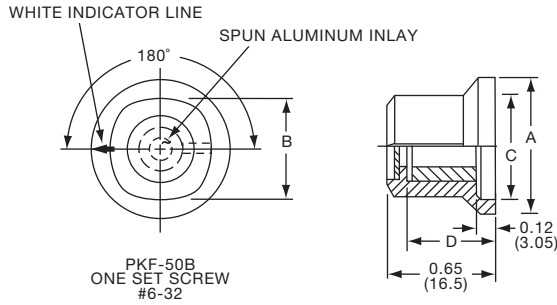

Knobs, Molded Phenolic

PKF SERIES

Tyco Plain Quadrate with Indicator Line & Arrow					
Electronics	Alcoswitch	A	B	C	D
5-1437624-5	PKF50B1/8	.670(17.0)	.454(11.53)	.570(14.48)	.520(13.2)