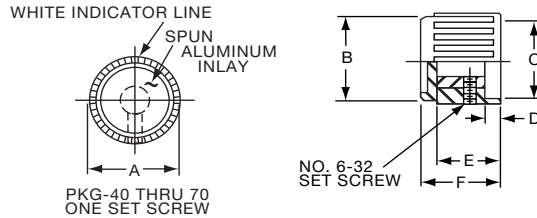

PKG SERIES

Tyco Ribbed with Indicator Line							
Electronics	Alcoswitch	A	B	C	D	E	F
5-1437624-9	*PKG40B1/8	.437(11.1)	.410(10.4)	.304(7.72)	.079(2.00)	.385(9.78)	.472(12.0)
6-1437624-1	PKG50B1/8	.551(14.0)	.500(12.7)	.442(10.7)	.056(1.42)	.395(10.03)	.512(13.0)
6-1437624-0	PKG50B1/4	.551(14.0)	.500(12.7)	.442(10.7)	.056(1.42)	.395(10.03)	.512(13.0)

*Note: Knob uses #4-40 set screw