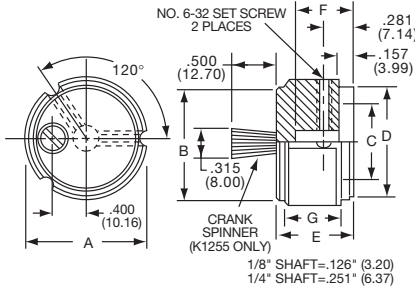

**Knobs, Machined Aluminum**

**K SERIES**

K700B1/4

Tyco 3 Flute Design with and without Indicator Line									
Electronics	Alcoswitch	Color	A	B	C	D	E	F	G
1437621-7	K500A1/8	Natural	.500(12.7)	.430(10.9)	.374(9.50)	.430(10.9)	.625(15.9)	.429(10.9)	.512(13.0)
1437621-6	K500A1/4	Natural	.500(12.7)	.430(10.9)	.374(9.50)	.430(10.9)	.625(15.9)	.429(10.9)	.512(13.0)
1437621-9	K500B1/8	Black	.500(12.7)	.430(10.9)	.374(9.50)	.430(10.9)	.625(15.9)	.429(10.9)	.512(13.0)
1437621-8	K500B1/4	Black	.500(12.7)	.430(10.9)	.374(9.50)	.430(10.9)	.625(15.9)	.429(10.9)	.512(13.0)
1-1437621-0	K700A1/4	Natural	.740(18.8)	.655(16.6)	.591(15.0)	.655(16.6)	.625(15.9)	.429(10.9)	.512(13.0)
1-1437621-1	K700B1/4	Black	.740(18.8)	.655(16.6)	.591(15.0)	.655(16.6)	.625(15.9)	.429(10.9)	.512(13.0)
1-1437621-3	K900A1/4	Natural	.937(23.8)	.817(20.8)	.709(18.0)	.817(20.8)	.625(15.9)	.429(10.9)	.512(13.0)
1-1437621-4	K900B1/4	Black	.937(23.8)	.817(20.8)	.709(18.0)	.817(20.8)	.625(15.9)	.429(10.9)	.512(13.0)
1437621-2	K1250A1/4	Natural	1.25(31.8)	1.11(28.2)	.984(25.0)	1.11(28.2)	.750(19.1)	.554(14.1)	.630(16.00)
1437621-3	K1250B1/4	Black	1.25(31.8)	1.11(28.2)	.984(25.0)	1.11(28.2)	.750(19.1)	.554(14.1)	.630(16.00)
Less Indicator									
1437621-4	K1251B1/4	Black	1.25(31.8)	1.11(28.2)	.984(25.0)	1.11(28.2)	.750(19.1)	.554(14.1)	.630(16.00)
With Crank Spinner + Less Indicator									
	K1255A1/4	Natural	1.25(21.8)	1.11(28.2)	.984(25.0)	1.11(28.2)	.750(19.1)	.554(14.1)	.630(16.00)
1437621-5	K1255B1/4	Black	1.25(31.8)	1.11(28.2)	.984(25.0)	1.11(28.2)	.750(19.1)	.554(14.1)	.630(16.00)