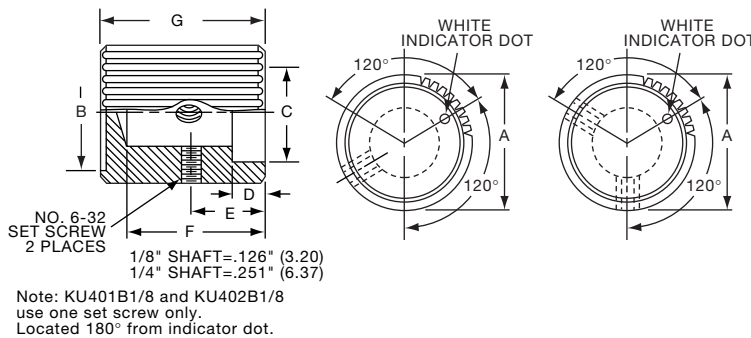

Knobs, Machined Aluminum

KT SERIES

Tyco		Square Serration with Indicator Line							
Electronics	Alcoswitch	Color	A	B	C	D	E	F	G
1-1437623-2	KT500A1/4	Natural	.500(12.7)	.430(10.9)	.375(9.53)	.430(10.9)	.280(7.11)	.510(13.0)	.630(16.0)
1-1437623-4	KT500B1/8	Black	.500(12.7)	.430(10.9)	.375(9.53)	.430(10.9)	.280(7.11)	.510(13.0)	.630(16.0)
1-1437623-3	KT500B1/4	Black	.500(12.7)	.430(10.9)	.375(9.53)	.430(10.9)	.280(7.11)	.510(13.0)	.630(16.0)
1-1437623-6	KT700A1/4	Natural	.740(18.8)	.650(16.5)	.590(15.0)	.650(16.5)	.280(7.11)	.510(13.0)	.630(16.0)
1-1437623-7	KT700B1/4	Black	.740(18.8)	.650(16.5)	.590(15.0)	.650(16.5)	.280(7.11)	.510(13.0)	.630(16.0)
1-1437623-8	KT900A1/4	Natural	.940(23.9)	.816(20.7)	.710(18.0)	.816(20.7)	.280(7.11)	.510(13.0)	.630(16.0)
1-1437623-9	KT900B1/4	Black	.940(23.9)	.816(20.7)	.710(18.0)	.816(20.7)	.280(7.11)	.510(13.0)	.630(16.0)

KU SERIES

Tyco		Serrated Diamond Trim Cut with Dot Indicator							
Electronics	Alcoswitch	Color	A	B	C	D	E	F	G
2-1437623-1	KU401B1/8	Black	.374(9.50)	.283(7.19)	.276(7.01)	.098(2.49)	.177(4.50)	.236(5.99)	.299(7.60)
2-1437623-2	KU402B1/8	Black	.374(9.50)	.283(7.19)	.276(7.01)	.098(2.49)	.197(5.00)	.354(8.99)	.449(11.40)
2-1437623-3	KU500B1/8	Black	.500(12.7)	.409(10.4)	.374(9.50)	.118(3.00)	.276(7.01)	.512(13.0)	.598(15.2)
	KU500B1/4	Black	.500(12.7)	.409(10.4)	.374(9.50)	.118(3.00)	.276(7.01)	.512(13.0)	.598(15.2)
2-1437623-4	KU700B1/4	Black	.740(18.8)	.650(16.5)	.591(15.0)	.118(3.00)	.276(7.01)	.512(13.0)	.598(15.2)

KUS SERIES