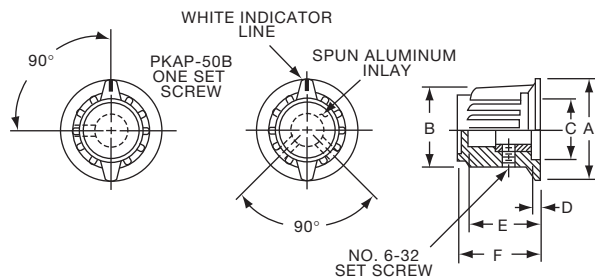

**Knobs, Molded Phenolic**

**PKA SERIES**

PKA50B1/4

PKA90B1/4

Tyco Electronics Alcoswitch		Ribbed with Line Indicator on Skirt					
		A	B	C	D	E	F
1-1437624-1	PKA50B1/8	.795(20.2)	.580(14.7)	.540(13.7)	.080(2.03)	.450(11.4)	.590(15.0)
1-1437624-0	PKA50B1/4	.795(20.2)	.580(14.7)	.540(13.7)	.080(2.03)	.450(11.4)	.590(15.0)
1-1437624-4	PKA55B1/8	.780(19.8)	.580(14.7)	.475(12.1)	.135(3.43)	.585(14.9)	.675(17.2)
1-1437624-3	PKA55B1/4	.780(19.8)	.580(14.7)	.475(12.1)	.135(3.43)	.585(14.9)	.675(17.2)
1-1437624-5	PKA70B1/4	.980(24.9)	.740(18.8)	.680(17.3)	.118(3.00)	.650(16.5)	.750(19.1)
1-1437624-7	PKA90B1/4	1.375(34.9)	.970(24.6)	.670(17.0)	.195(4.95)	.750(19.1)	.840(21.3)