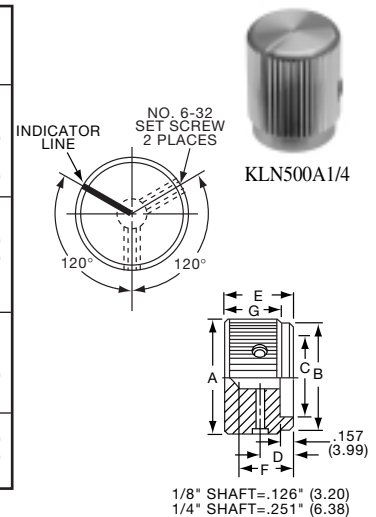

Tyco			Straight Knurl with Top and Side Indicator						
Electronics	Alcoswitch	Color	A	B	C	D	E	F	G
9-1437621-7	KLN500A1/8	Natural	.500(12.7)	0.445(11.3)	.374(9.50)	.281(7.14)	.625(15.9)	.512(13.0)	.527(13.4)
9-1437621-6	KLN500A1/4	Natural	.500(12.7)	0.445(11.3)	.374(9.50)	.281(7.14)	.625(15.9)	.512(13.0)	.527(13.4)
9-1437621-9	KLN500B1/8	Black	.500(12.7)	0.445(11.3)	.374(9.50)	.281(7.14)	.625(15.9)	.512(13.0)	.527(13.4)
9-1437621-8	KLN500B1/4	Black	.500(12.7)	0.445(11.3)	.374(9.50)	.281(7.14)	.625(15.9)	.512(13.0)	.527(13.4)
1437622-1	KLN500S1/4	Smoke	.500(12.7)	0.445(11.3)	.374(9.50)	.281(7.14)	.625(15.9)	.512(13.0)	.527(13.4)
1437622-2	KLN700A1/4	Natural	.740(18.8)	.685(17.4)	.591(15.0)	.281(7.14)	.625(15.9)	.512(13.0)	.527(13.4)
1437622-3	KLN700B1/4	Black	.740(18.8)	.685(17.4)	.591(15.0)	.281(7.14)	.625(15.9)	.512(13.0)	.527(13.4)
1437622-4	KLN700B1/8	Black	.740(18.8)	.685(17.4)	.591(15.0)	.281(7.14)	.625(15.9)	.512(13.0)	.527(13.4)
1437622-5	KLN700S1/4	Smoke	.740(18.8)	.685(17.4)	.591(15.0)	.281(7.14)	.625(15.9)	.512(13.0)	.527(13.4)
1437622-6	KLN900A1/4	Natural	.937(23.8)	.882(22.4)	0.709(18.0)	.281(7.14)	.625(15.9)	.512(13.0)	.527(13.4)
1437622-7	KLN900B1/4	Black	.937(23.8)	.882(22.4)	0.709(18.0)	.281(7.14)	.625(15.9)	.512(13.0)	.527(13.4)
1437622-8	KLN900S1/4	Smoke	.937(23.8)	.882(22.4)	0.709(18.0)	.281(7.14)	.625(15.9)	.512(13.0)	.527(13.4)
9-1437621-4	KLN1250A1/4	Natural	1.252(31.80)	1.195(30.35)	.984(25.0)	.281(7.14)	.625(15.9)	.512(13.0)	.527(13.4)
9-1437621-5	KLN1250B1/4	Black	1.252(31.80)	1.195(30.35)	.984(25.0)	.281(7.14)	.625(15.9)	.512(13.0)	.527(13.4)

KLN500A1/4