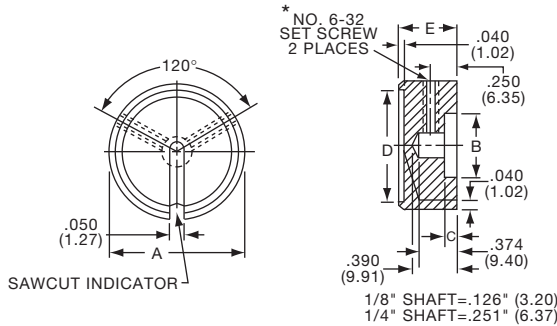

KHF500, 700, 900 1 set screw