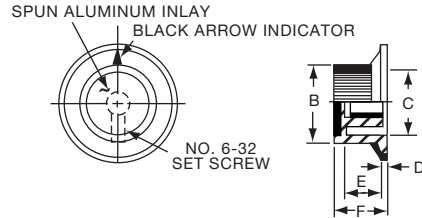

*1 Set screw 180° from indicator line.

PKS1132B91/4

Knobs, Molded Phenolic

PKS SERIES

PKS90B1/4

PKS90B101/4

Tyco Straight Knurl with Aluminum Skirt Choice of Arrow or 1-10 Numbers									
Electronics	Alcoswitch	A	B	C	D	E	F	Marking	
1437625-5	PKS90B1/4	1.42(36.1)	.917(23.3)	.780(19.8)	.065(1.65)	.490(12.5)	.596(15.1)	Arrow	
1437625-6	PKS90B101/4	1.42(36.1)	.917(23.3)	.780(19.8)	.065(1.65)	.490(12.5)	.596(15.1)	Numbers	