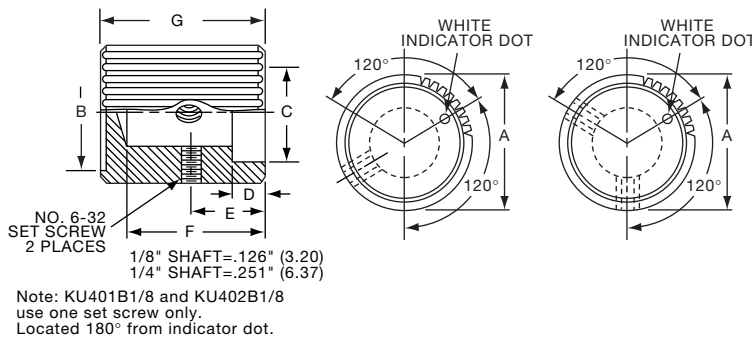

KT SERIES

Tyco		Square Serration with Indicator Line							
Electronics	Alcoswitch	Color	A	B	C	D	E	F	G
1-1437623-2	KT500A1/4	Natural	.500(12.7)	.430(10.9)	.375(9.53)	.430(10.9)	.280(7.11)	.510(13.0)	.630(16.0)
1-1437623-4	KT500B1/8	Black	.500(12.7)	.430(10.9)	.375(9.53)	.430(10.9)	.280(7.11)	.510(13.0)	.630(16.0)
1-1437623-3	KT500B1/4	Black	.500(12.7)	.430(10.9)	.375(9.53)	.430(10.9)	.280(7.11)	.510(13.0)	.630(16.0)
1-1437623-6	KT700A1/4	Natural	.740(18.8)	.650(16.5)	.590(15.0)	.650(16.5)	.280(7.11)	.510(13.0)	.630(16.0)
1-1437623-7	KT700B1/4	Black	.740(18.8)	.650(16.5)	.590(15.0)	.650(16.5)	.280(7.11)	.510(13.0)	.630(16.0)
1-1437623-8	KT900A1/4	Natural	.940(23.9)	.816(20.7)	.710(18.0)	.816(20.7)	.280(7.11)	.510(13.0)	.630(16.0)
1-1437623-9	KT900B1/4	Black	.940(23.9)	.816(20.7)	.710(18.0)	.816(20.7)	.280(7.11)	.510(13.0)	.630(16.0)