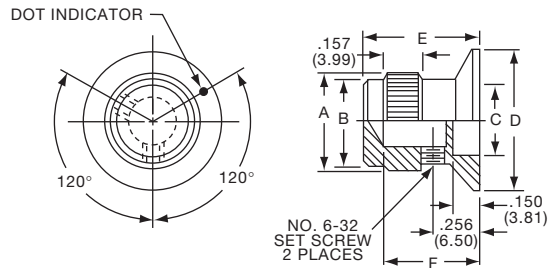

KES SERIES

Tyco Knurl Grip with Dot Indicator on Skirt								
Electronics	Alcoswitch	Color	A	B	C	D	E	F
8-1437621-4	KES500AB1/8	Ntl. - Blk.	.500(12.7)	.460(11.7)	.382(9.70)	.750(19.1)	.625(15.9)	.512(13.0)
8-1437621-3	KES500AB1/4	Ntl. - Blk.	.500(12.7)	.460(11.7)	.382(9.70)	.750(19.1)	.625(15.9)	.512(13.0)
8-1437621-5	KES700AB1/4	Ntl. - Blk.	.750(19.1)	.710(18.1)	.630(16.0)	1.13(28.7)	.625(15.9)	.512(13.0)
	KES900AB1/4	Ntl. - Blk.	.937(23.8)	.897(22.8)	.787(20.0)	1.44(36.6)	.625(15.9)	.512(13.0)

K

K Series