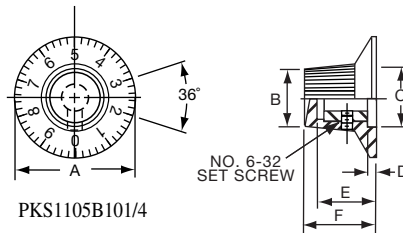

PKS1105B101/4