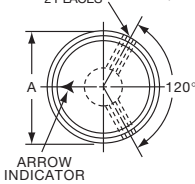

KN SERIES

KN501A1/4

NO. 6-32 SET SCREW 2 PLACES
1/8" SHAFT=.126" (3.20)
1/4" SHAFT=.251" (6.38)

ARROW INDICATOR

Tyco Straight Knurl with Arrowhead Indicator								
Electronics	Alcoswitch	Color	A	B	C	D	E	G
5-1437622-1	KN501A1/8	Natural	.500(12.7)	.445(11.3)	.374(9.50)	.445(11.3)	.625(15.9)	.512(13.0)
5-1437622-0	KN501A1/4	Natural	.500(12.7)	.445(11.3)	.374(9.50)	.445(11.3)	.625(15.9)	.512(13.0)
5-1437622-3	KN501B1/8	Black	.500(12.7)	.445(11.3)	.374(9.50)	.445(11.3)	.625(15.9)	.512(13.0)
5-1437622-2	KN501B1/4	Black	.500(12.7)	.445(11.3)	.374(9.50)	.445(11.3)	.625(15.9)	.512(13.0)
6-1437622-2	KN701A1/4	Natural	.750(19.1)	.695(17.7)	.590(15.0)	.695(17.7)	.625(15.9)	.512(13.0)
6-1437622-3	KN701B1/4	Black	.750(19.1)	.695(17.7)	.590(15.0)	.695(17.7)	.625(15.9)	.512(13.0)
Two Toned			Body-Top					
5-1437622-5	KN501BA1/8	Blk. - Ntl.	.500(12.7)	.445(11.3)	.374(9.50)	.445(11.3)	.625(15.9)	.512(13.0)
5-1437622-4	KN501BA1/4	Blk. - Ntl.	.500(12.7)	.445(11.3)	.374(9.50)	.445(11.3)	.625(15.9)	.512(13.0)
6-1437622-5	KN701BA1/8	Blk. - Ntl.	.750(19.1)	.695(17.7)	.590(15.0)	.695(17.7)	.625(15.9)	.512(13.0)
6-1437622-4	KN701BA1/4	Blk. - Ntl.	.750(19.1)	.695(17.7)	.590(15.0)	.695(17.7)	.625(15.9)	.512(13.0)