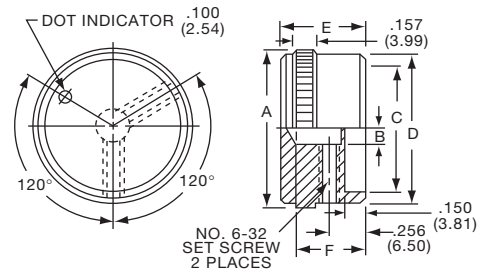

Tyco Knurl Grip with Top Dot Indicator									
Electronics	Alcoswitch	Color	A	B	C	D	E	F	
8-1437621-0	KE500AB1/8	Ntl. - Blk.	.500(12.7)	.126(3.20)	.382(9.70)	.460(11.7)	.625(15.9)	.512(13.0)	
7-1437621-9	KE500AB1/4	Ntl. - Blk.	.500(12.7)	.126(3.20)	.382(9.70)	.460(11.7)	.625(15.9)	.512(13.0)	
8-1437621-1	KE700AB1/4	Ntl. - Blk.	.740(18.8)	.251(6.38)	.630(16.0)	.708(18.0)	.625(15.9)	.512(13.0)	
8-1437621-2	KE900AB1/4	Ntl. - Blk.	.93(23.8)	.251(6.38)	.787(20.0)	.900(22.9)	.625(15.9)	.512(13.0)	
7-1437621-8	KE1250AB1/4	Ntl. - Blk.	1.25(31.8)	.251(6.38)	1.06(26.9)	1.17(29.7)	.625(15.9)	.512(13.0)