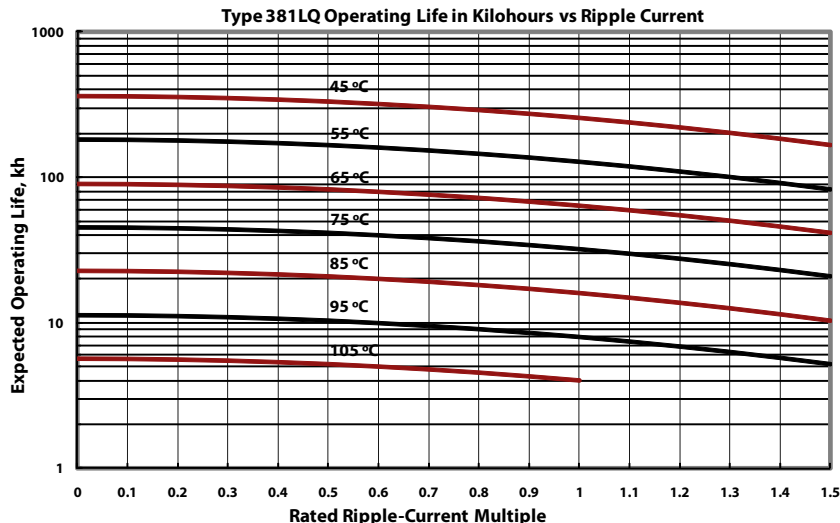

Type 381LQ 105 °C Compact, High Ripple, Snap-In Aluminum

Higher Capacitance per Case Size

Cap. (μF)	Catalog Part Number	ESR Max @ 25 °C		Ripple Amps @ 105 °C		Nominal Size D x L (mm)
		120 Hz Ω	20 kHz Ω	120 Hz (A)	20 kHz (A)	
400 Vdc (450 Vdc Surge)						
330	381LQ331M400K032	0.553	0.249	1.44	2.02	30 x 35
330	381LQ331M400A022	0.553	0.249	1.44	2.02	35 x 30
390	381LQ391M400J052	0.468	0.210	1.55	2.17	25 x 50
390	381LQ391M400K032	0.468	0.210	1.40	1.95	30 x 35
390	381LQ391M400K042	0.468	0.210	1.55	2.17	30 x 40
390	381LQ391M400A022	0.468	0.210	1.55	2.17	35 x 30
470	381LQ471M400K452	0.388	0.175	1.68	2.35	30 x 45
470	381LQ471M400A032	0.388	0.175	1.68	2.35	35 x 35
560	381LQ561M400K052	0.326	0.147	1.90	2.66	30 x 50
560	381LQ561M400A042	0.326	0.147	1.90	2.66	35 x 40
680	381LQ681M400A452	0.268	0.121	2.12	2.97	35 x 45
820	381LQ821M400A052	0.200	0.090	2.30	3.20	35 x 50
420 Vdc (470 Vdc Surge)						
120	381LQ121M420H022	1.520	0.684	0.75	1.05	22 x 30
120	381LQ121M420J012	1.520	0.684	0.75	1.05	25 x 25
150	381LQ151M420H032	1.220	0.550	0.85	1.20	22 x 35
180	381LQ181M420H042	1.100	0.460	0.90	1.30	22 x 40
180	381LQ181M420J022	1.100	0.460	0.90	1.30	25 x 30
220	381LQ221M420H452	0.830	0.370	1.05	1.50	22 x 45
220	381LQ221M420J032	0.830	0.370	1.05	1.50	25 x 35
220	381LQ221M420K012	0.830	0.370	1.05	1.50	30 x 25
270	381LQ271M420H052	0.675	0.305	1.20	1.70	22 x 50
270	381LQ271M420J042	0.675	0.305	1.20	1.70	25 x 40
270	381LQ271M420K022	0.675	0.305	1.20	1.70	30 x 30
270	381LQ271M420A012	0.675	0.305	1.20	1.70	35 x 25
330	381LQ331M420J052	0.550	0.250	1.40	2.00	25 x 50
330	381LQ331M420K032	0.550	0.250	1.40	2.00	30 x 35
330	381LQ331M420A032	0.550	0.250	1.40	2.00	35 x 35
390	381LQ391M420K042	0.470	0.210	1.55	2.15	30 x 40
390	381LQ391M420A032	0.470	0.210	1.55	2.15	35 x 35
470	381LQ471M420K452	0.390	0.175	1.70	2.40	30 x 45
470	381LQ471M420A032	0.390	0.175	1.70	2.40	35 x 35
560	381LQ561M420K052	0.330	0.150	1.90	2.65	30 x 50
420 Vdc (470 Vdc Surge)						
560	381LQ561M420A452	0.330	0.150	1.90	2.65	35 x 45
680	381LQ681M420A052	0.270	0.120	2.10	2.95	35 x 50
450 Vdc (500 Vdc Surge)						
100	381LQ101M450H022	1.824	0.821	0.64	0.90	22 x 30
100	381LQ101M450J012	1.824	0.821	0.64	0.90	25 x 25
120	381LQ121M450H032	1.520	0.684	0.72	1.01	22 x 35
120	381LQ121M450J022	1.520	0.684	0.72	1.01	25 x 30
150	381LQ151M450H042	1.216	0.547	0.79	1.11	22 x 40
150	381LQ151M450J022	1.216	0.547	0.79	1.11	25 x 30
150	381LQ151M450K012	1.216	0.547	0.79	1.11	30 x 25
180	381LQ181M450H452	1.013	0.456	0.87	1.22	22 x 45
180	381LQ181M450J032	1.013	0.456	0.80	1.10	25 x 35
180	381LQ181M450J042	1.013	0.456	0.87	1.22	25 x 40
180	381LQ181M450K022	1.013	0.456	0.87	1.22	30 x 30
220	381LQ221M450H052	0.829	0.373	0.90	1.25	22 x 50
220	381LQ221M450J452	0.829	0.373	1.00	1.40	25 x 45
220	381LQ221M450K022	0.829	0.373	1.00	1.40	30 x 30
220	381LQ221M450A012	0.829	0.373	1.00	1.40	35 x 25
270	381LQ271M450J052	0.675	0.304	1.19	1.67	25 x 50
270	381LQ271M450K032	0.675	0.304	1.10	1.50	30 x 35
270	381LQ271M450K042	0.675	0.304	1.19	1.67	30 x 40
270	381LQ271M450A022	0.675	0.304	1.19	1.67	35 x 30
330	381LQ331M450K042	0.553	0.249	1.25	1.75	30 x 40
330	381LQ331M450K452	0.553	0.249	1.38	1.93	30 x 45
330	381LQ331M450A032	0.553	0.249	1.38	1.93	35 x 35
390	381LQ391M450K452	0.468	0.210	1.40	1.95	30 x 45
390	381LQ391M450A042	0.468	0.210	1.55	2.17	35 x 40
470	381LQ471M450A452	0.388	0.175	1.74	2.44	35 x 45
560	381LQ561M450A052	0.326	0.147	1.90	2.66	35 x 50
390	381LQ391M450K052	0.680	0.210	1.55	2.17	30 x 50
390	381LQ391M450A042	0.468	0.210	1.55	2.17	35 x 40
470	381LQ471M450A452	0.388	0.175	1.74	2.44	35 x 45
560	381LQ561M450A052	0.326	0.147	1.90	2.66	35 x 50

Type 381LQ 105 °C Compact, High Ripple, Snap-In Aluminum

Higher Capacitance per Case Size

Typical Performance Curves